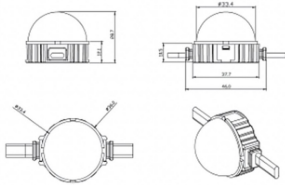

Dot

Lavov Pixel light from the family DOT with a power of 1,44 W and Single color. Beam angle 120 degrees. Made in die cast aluminium and PC cover. Driver not included. Controlled by DMX512 protocol. Transparent dome. Not include driver.

Item code	86.OP01.2310.02
Product type	Outdoor
Category	Pixel Light
Family	Dot
Subfamily	Dot
Pictograms	

Scheme

Product	
Real power (W)	1.44
Real luminous flux (Lm)	54.57
Beam angle (°)	107.68
IP	66
Colour	black
Control gear included	NOT
Light source	LED
Type of LED	6 CREE SMD
Average life time (h)	80000h L70B10
Colour temperature (K)	SINGLE COLOR
Colour consistency (SDCM)	SDCM<3