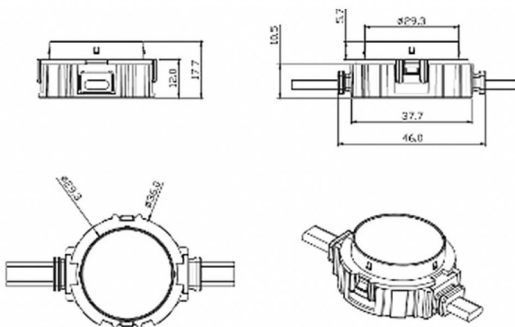

Dot

Lavov Pixel light from the family DOT with a power of 1,44 W and Single color. Beam angle 120 degrees. Made in die cast aluminium and PC cover. Driver not included. Controlled by DMX512 protocol. Transparent flat. Not include driver.

Item code	86.OP01.2320.01
Product type	Outdoor
Category	Pixel Light
Family	Dot

Pictograms

Scheme

Product	
Real power (W)	1.44
Real luminous flux (Lm)	54.57
Beam angle (&ordm;)	107.68
IP	66
Colour	white
Control gear included	NOT
Light source	LED
Type of LED	6 CREE SMD
Average life time (h)	80000h L70B10
Colour temperature (K)	SINGLE COLOR
Colour consistency (SDCM)	SDCM<3