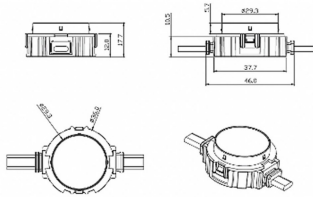

Dot

Lavov Pixel light from the family DOT with a power of 1,44 W and Single color. Beam angle 120 degrees. Made in die cast aluminium and PC cover. Driver not included. Controlled by DMX512 protocol. Transparent flat. Not include driver.

Item code 86.OP01.2320.01

Product type Outdoor

Category Pixel Light

Family Dot

Pictograms

Scheme

Product

Real power (W) 1.44

Real luminous flux (Lm) 54.57

Beam angle (°) 107.68

IP 66

Colour white

Control gear included NOT

Light source LED

Type of LED 6 CREE SMD

Average life time (h) 80000h L70B10