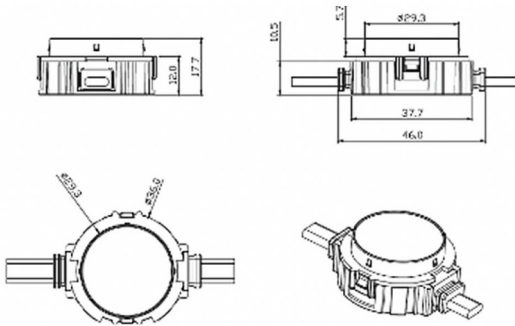

Dot

Lavov Pixel light from the family DOT with a power of 1,44 W and Single color. Beam angle 120 degrees. Made in die cast aluminium and PC cover. Driver not included. Controlled by DMX512 protocol. Transparent flat. Not include driver.

Item code	86.OP01.2320.01
Product type	Outdoor
Category	Pixel Light
Family	Dot

Pictograms

Scheme

Product	
Real power (W)	1.44
Real luminous flux (Lm)	54.57
Beam angle (°)	107.68
IP	66
Colour	white
Control gear included	NOT
Light source	LED
Type of LED	6 CREE SMD
Average life time (h)	80000h L70B10
Colour temperature (K)	SINGLE COLOR
Colour consistency (SDCM)	SDCM3