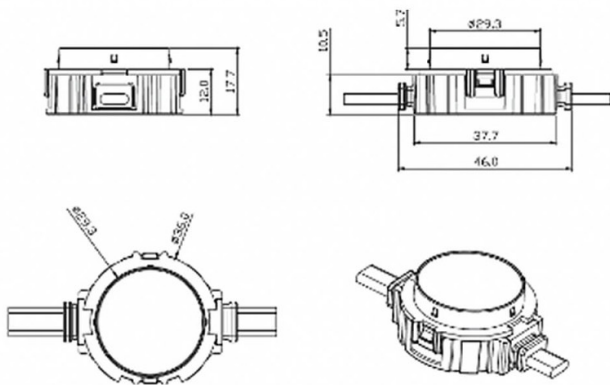

**Dot**

Lavov Pixel light from the family DOT with a power of 1,44 W and Single color. Beam angle 120 degrees. Made in die cast aluminium and PC cover. Driver not included. Controlled by DMX512 protocol. Transparent flat. Not include driver.

<b>Item code</b>	<b>86.OP01.2320.01</b>
<b>Product type</b>	<b>Outdoor</b>
<b>Category</b>	<b>Pixel Light</b>
<b>Family</b>	<b>Dot</b>

**Pictograms**

**Scheme**

<b>Product</b>	
<b>Real power (W)</b>	<b>1.44</b>
<b>Real luminous flux (Lm)</b>	<b>54.57</b>
<b>Beam angle (°)</b>	<b>107.68</b>
<b>IP</b>	<b>66</b>
<b>Colour</b>	<b>white</b>
<b>Control gear included</b>	<b>NOT</b>
<b>Light source</b>	<b>LED</b>
<b>Type of LED</b>	<b>6 CREE SMD</b>
<b>Average life time (h)</b>	<b>80000h L70B10</b>
<b>Colour temperature (K)</b>	<b>SINGLE COLOR</b>
<b>Colour consistency (SDCM)</b>	<b>SDCM&lt;3</b>