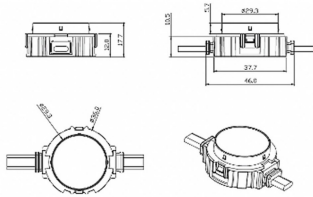

### Dot

Lavov Pixel light from the family DOT with a power of 1,44 W and Single color. Beam angle 120 degrees. Made in die cast aluminium and PC cover. Driver not included. Controlled by DMX512 protocol. Transparent flat. Not include driver.

**Item code** 86.OP01.2320.01

**Product type** Outdoor

**Category** Pixel Light

**Family** Dot

**Pictograms**

### Product

**Real power (W)** 1.44

**Real luminous flux (Lm)** 54.57

**Beam angle (°)** 107.68

**IP** 66

**Colour** white

**Control gear included** NOT

**Light source** LED