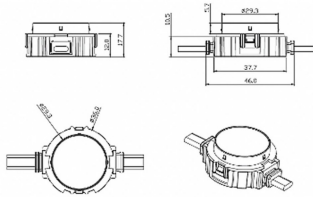

Dot

Lavov Pixel light from the family DOT with a power of 1,44 W and Single color. Beam angle 120 degrees. Made in die cast aluminium and PC cover. Driver not included. Controlled by DMX512 protocol. Transparent flat. Not include driver.

Item code	86.OP01.2320.01
Product type	Outdoor
Category	Pixel Light
Family	Dot

Pictograms

Scheme

Product

Real power (W)	1.44
Real luminous flux (Lm)	54.57
Beam angle (°)	107.68
IP	66
Colour	white
Control gear included	NOT
Light source	LED
Type of LED	6 CREE SMD
Average life time (h)	80000h L70B10
Colour temperature (K)	SINGLE COLOR
Colour consistency (SDCM)	SDCM<3