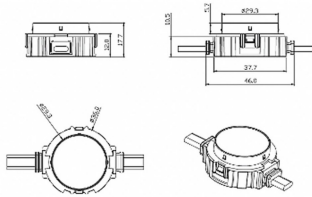

Dot

Lavov Pixel light from the family DOT with a power of 1,44 W and Single color. Beam angle 120 degrees. Made in die cast aluminium and PC cover. Driver not included. Controlled by DMX512 protocol. Transparent flat. Not include driver.

Item code	86.OP01.2320.01
Product type	Outdoor
Category	Pixel Light
Family	Dot
Subfamily	Dot
Pictograms	

Scheme

Product

Real power (W)	1.44
Real luminous flux (Lm)	54.57
Beam angle (°)	107.68
IP	66
Colour	white
Control gear included	NOT
Light source	LED
Type of LED	6 CREE SMD
Average life time (h)	80000h L70B10
Colour temperature (K)	SINGLE COLOR
Colour consistency (SDCM)	SDCM<3