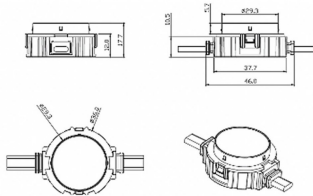

Dot

Lavov Pixel light from the family DOT with a power of 1,44 W and Single color. Beam angle 120 degrees. Made in die cast aluminium and PC cover. Driver not included. Controlled by DMX512 protocol. Transparent flat. Not include driver.

Item code	86.OP01.2320.01
Product type	Outdoor
Category	Pixel Light
Family	Dot
Subfamily	Dot
Pictograms	

Scheme

Product

Real power (W)	1.44
Real luminous flux (Lm)	54.57
Beam angle (°)	107.68
IP	66
Colour	white
Control gear included	NOT
Light source	LED
Type of LED	6 CREE SMD
Average life time (h)	80000h L70B10
Colour temperature (K)	SINGLE COLOR
Colour consistency (SDCM)	SDCM<3