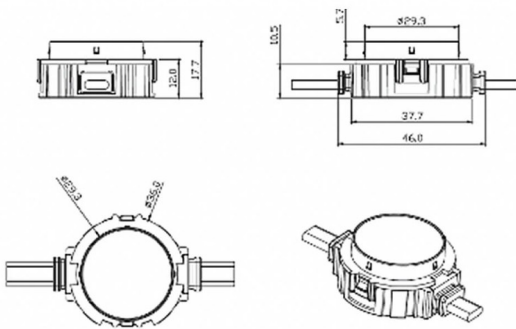

Dot

Lavov Pixel light from the family DOT with a power of 1,44 W and Single color. Beam angle 120 degrees. Made in die cast aluminium and PC cover. Driver not included. Controlled by DMX512 protocol. Transparent flat. Not include driver.

Item code	86.OP01.2320.01
Product type	Outdoor
Category	Pixel Light
Family	Dot
Subfamily	Dot

Pictograms

Scheme

Product

Real power (W)	1.44
Real luminous flux (Lm)	54.57
Beam angle (°)	107.68
IP	66
Colour	white
Control gear included	NOT
Light source	LED
Type of LED	6 CREE SMD
Average life time (h)	80000h L70B10
Colour temperature (K)	SINGLE COLOR
Colour consistency (SDCM)	SDCM3