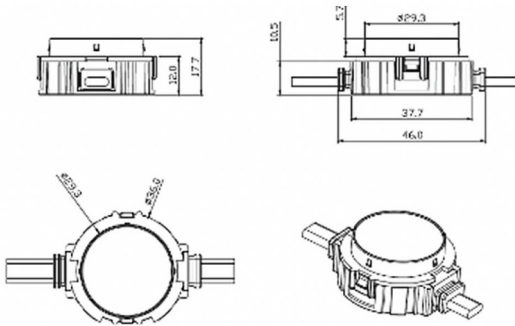

Dot

Lavov Pixel light from the family DOT with a power of 1,44 W and Single color. Beam angle 120 degrees. Made in die cast aluminium and PC cover. Driver not included. Controlled by DMX512 protocol. Transparent flat. Not include driver.

Item code	86.OP01.2320.02
Product type	Outdoor
Category	Pixel Light
Family	Dot

Pictograms

Scheme

Product	
Real power (W)	1.44
Real luminous flux (Lm)	54.57
Beam angle (°)	107.68
IP	66
Colour	black
Control gear included	NOT
Light source	LED
Type of LED	6 CREE SMD
Average life time (h)	80000h L70B10
Colour temperature (K)	SINGLE COLOR
Colour consistency (SDCM)	SDCM3