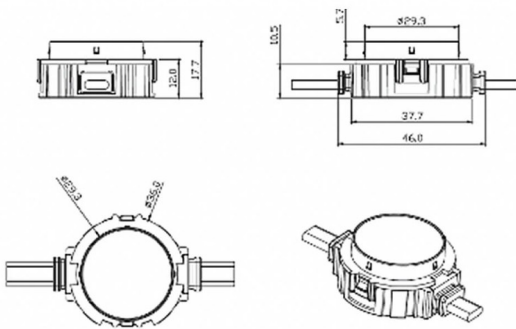

**Dot**

Lavov Pixel light from the family DOT with a power of 1,44 W and Single color. Beam angle 120 degrees. Made in die cast aluminium and PC cover. Driver not included. Controlled by DMX512 protocol. Transparent flat. Not include driver.

<b>Item code</b>	<b>86.OP01.2320.02</b>
<b>Product type</b>	<b>Outdoor</b>
<b>Category</b>	<b>Pixel Light</b>
<b>Family</b>	<b>Dot</b>

**Pictograms**

**Scheme**

<b>Product</b>	
<b>Real power (W)</b>	<b>1.44</b>
<b>Real luminous flux (Lm)</b>	<b>54.57</b>
<b>Beam angle (&amp;ordm;)</b>	<b>107.68</b>
<b>IP</b>	<b>66</b>
<b>Colour</b>	<b>black</b>
<b>Control gear included</b>	<b>NOT</b>
<b>Light source</b>	<b>LED</b>
<b>Type of LED</b>	<b>6 CREE SMD</b>
<b>Average life time (h)</b>	<b>80000h L70B10</b>
<b>Colour temperature (K)</b>	<b>SINGLE COLOR</b>
<b>Colour consistency (SDCM)</b>	<b>SDCM&lt;3</b>