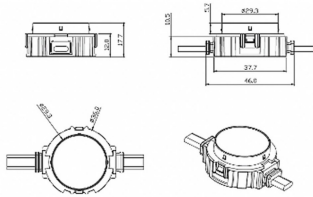

### Dot

Lavov Pixel light from the family DOT with a power of 1,44 W and Single color. Beam angle 120 degrees. Made in die cast aluminium and PC cover. Driver not included. Controlled by DMX512 protocol. Transparent flat. Not include driver.

### Product

**Real power (W)** 1.44

**Real luminous flux (Lm)** 54.57

**Beam angle (°)** 107.68

**IP** 66

**Colour** black

**Control gear included** NOT

**Light source** LED