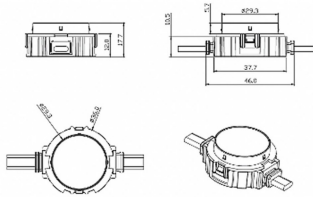

Dot

Lavov Pixel light from the family DOT with a power of 1,44 W and Single color. Beam angle 120 degrees. Made in die cast aluminium and PC cover. Driver not included. Controlled by DMX512 protocol. Transparent flat. Not include driver.

Item code 86.OP01.2320.02

Product type Outdoor

Category Pixel Light

Family Dot

Pictograms

Scheme

Product

Real power (W) 1.44

Real luminous flux (Lm) 54.57

Beam angle (°) 107.68

IP 66

Colour black

Control gear included NOT

Light source LED

Type of LED 6 CREE SMD

Average life time (h) 80000h L70B10