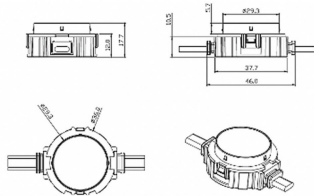

Dot

Lavov Pixel light from the family DOT with a power of 1,44 W and Single color. Beam angle 120 degrees. Made in die cast aluminium and PC cover. Driver not included. Controlled by DMX512 protocol. Transparent flat. Not include driver.

Item code	86.OP01.2320.02
Product type	Outdoor
Category	Pixel Light
Family	Dot
Subfamily	Dot

Pictograms

850°

CRI
80

SDCM
3

Driver
EXCL.

On
Off

IP
66

Scheme

Product	
Real power (W)	1.44
Real luminous flux (Lm)	54.57
Beam angle (°)	107.68
IP	66
Colour	black
Control gear included	NOT
Light source	LED
Type of LED	6 CREE SMD
Average life time (h)	80000h L70B10
Colour temperature (K)	SINGLE COLOR
Colour consistency (SDCM)	SDCM<3