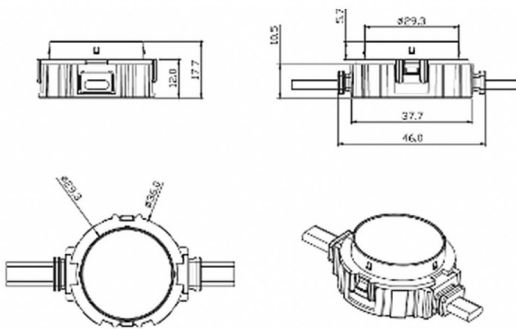

### Dot

Lavov Pixel light from the family DOT with a power of 1,44 W and Single color. Beam angle 120 degrees. Made in die cast aluminium and PC cover. Driver not included. Controlled by DMX512 protocol. Transparent flat. Not include driver.

### Product

Real power (W)	1.44
Real luminous flux (Lm)	54.57
Beam angle (°)	107.68
IP	66
Colour	black
Control gear included	NOT
Light source	LED
Type of LED	6 CREE SMD
Average life time (h)	80000h L70B10
Colour temperature (K)	SINGLE COLOR
Colour consistency (SDCM)	SDCM3