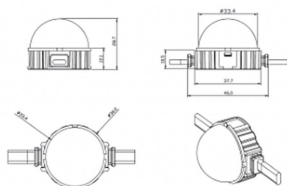

Dot

Lavov Pixel light from the family DOT with a power of 1,44 W and RGBW color. Beam angle 120 degrees. Made in die cast aluminium and PC cover. Driver not included. Controlled by DMX512 protocol. Milky dome. Not include driver.

Pictograms

Scheme

Product

Real power (W)	1.44
-----------------------	-------------

Real luminous flux (Lm)	46.1
--------------------------------	-------------

Beam angle (°)	104.74
-----------------------	---------------