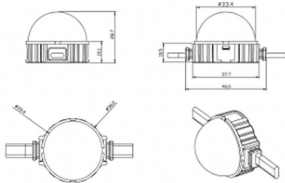

Dot

Lavov Pixel light from the family DOT with a power of 1,44 W and RGBW color. Beam angle 120 degrees. Made in die cast aluminium and PC cover. Driver not included. Controlled by DMX512 protocol. Milky dome. Not include driver.

Item code	86.OP01.2600.01
Product type	Outdoor
Category	Pixel Light
Family	Dot

Pictograms

Scheme

Product

Real power (W)	1.44
Real luminous flux (Lm)	46.1
Beam angle (°)	104.74
IP	66
Colour	white
Control gear included	NOT
Light source	LED
Type of LED	6 CREE SMD
Average life time (h)	80000h L70B10
Colour temperature (K)	RGBW
Colour consistency (SDCM)	SDCM<3