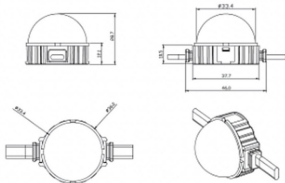

Dot

Lavov Pixel light from the family DOT with a power of 1,44 W and RGBW color. Beam angle 120 degrees. Made in die cast aluminium and PC cover. Driver not included. Controlled by DMX512 protocol. Milky dome. Not include driver.

Item code	86.OP01.2600.01
Product type	Outdoor
Category	Pixel Light
Family	Dot

Pictograms

Scheme

Product

Real power (W)	1.44
Real luminous flux (Lm)	46.1
Beam angle (°)	104.74
IP	66
Colour	white
Control gear included	NOT
Light source	LED
Type of LED	6 CREE SMD
Average life time (h)	80000h L70B10
Colour temperature (K)	RGBW
Colour consistency (SDCM)	SDCM<3