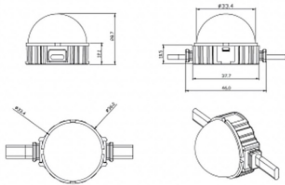

### Dot

Lavov Pixel light from the family DOT with a power of 1,44 W and RGBW color. Beam angle 120 degrees. Made in die cast aluminium and PC cover. Driver not included. Controlled by DMX512 protocol. Milky dome. Not include driver.

<b>Item code</b>	<b>86.OP01.2600.01</b>
<b>Product type</b>	<b>Outdoor</b>
<b>Category</b>	<b>Pixel Light</b>
<b>Family</b>	<b>Dot</b>

### Product

<b>Real power (W)</b>	<b>1.44</b>
<b>Real luminous flux (Lm)</b>	<b>46.1</b>
<b>Beam angle (°)</b>	<b>104.74</b>
<b>IP</b>	<b>66</b>
<b>Colour</b>	<b>white</b>
<b>Control gear included</b>	<b>NOT</b>
<b>Light source</b>	<b>LED</b>
<b>Type of LED</b>	<b>6 CREE SMD</b>
<b>Average life time (h)</b>	<b>80000h L70B10</b>
<b>Colour temperature (K)</b>	<b>RGBW</b>
<b>Colour consistency (SDCM)</b>	<b>SDCM&lt;3</b>