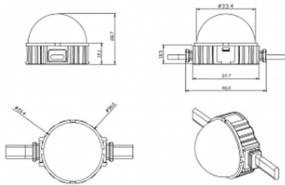

Dot

Lavov Pixel light from the family DOT with a power of 1,44 W and RGBW color. Beam angle 120 degrees. Made in die cast aluminium and PC cover. Driver not included. Controlled by DMX512 protocol. Milky dome. Not include driver.

Item code	86.OP01.2600.01
Product type	Outdoor
Category	Pixel Light
Family	Dot
Subfamily	Dot
Pictograms	

Scheme

Product

Real power (W)	1.44
Real luminous flux (Lm)	46.1
Beam angle (°)	104.74
IP	66
Colour	white
Control gear included	NOT
Light source	LED
Type of LED	6 CREE SMD
Average life time (h)	80000h L70B10
Colour temperature (K)	RGBW
Colour consistency (SDCM)	SDCM<3