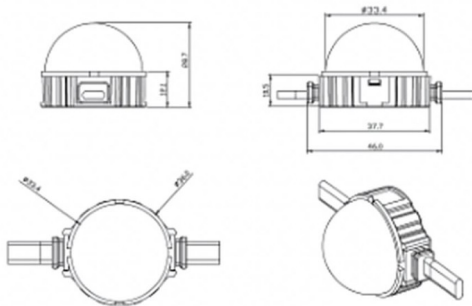

Dot

Lavov Pixel light from the family DOT with a power of 1,44 W and RGBW color. Beam angle 120 degrees. Made in die cast aluminium and PC cover. Driver not included. Controlled by DMX512 protocol. Milky dome. Not include driver.

Item code	86.OP01.2600.01
Product type	Outdoor
Category	Pixel Light
Family	Dot
Subfamily	Dot

Pictograms

Scheme

Product

Real power (W)	1.44
Real luminous flux (Lm)	46.1
Beam angle (°)	104.74
IP	66
Colour	white
Control gear included	NOT
Light source	LED
Type of LED	6 CREE SMD
Average life time (h)	80000h L70B10
Colour temperature (K)	RGBW
Colour consistency (SDCM)	SDCM3