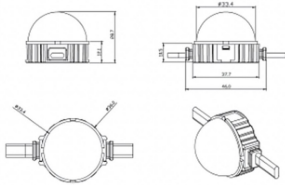

Dot

Lavov Pixel light from the family DOT with a power of 1,44 W and RGBW color. Beam angle 120 degrees. Made in die cast aluminium and PC cover. Driver not included. Controlled by DMX512 protocol. Milky dome. Not include driver.

Item code	86.OP01.2600.01
Product type	Outdoor
Category	Pixel Light
Family	Dot
Subfamily	Dot
Pictograms	

Scheme

Product	
Real power (W)	1.44
Real luminous flux (Lm)	46.1
Beam angle (°)	104.74
IP	66
Colour	white
Control gear included	NOT
Light source	LED
Type of LED	6 CREE SMD
Average life time (h)	80000h L70B10
Colour temperature (K)	RGBW
Colour consistency (SDCM)	SDCM<3