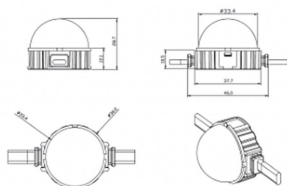

### Dot

Lavov Pixel light from the family DOT with a power of 1,44 W and RGBW color. Beam angle 120 degrees. Made in die cast aluminium and PC cover. Driver not included. Controlled by DMX512 protocol. Milky dome. Not include driver.

### Product

**Real power (W)** 1.44

**Real luminous flux (Lm)** 46.1

**Beam angle (°)** 104.74

**IP** 66

**Colour** black

**Control gear included** NOT

**Light source** LED