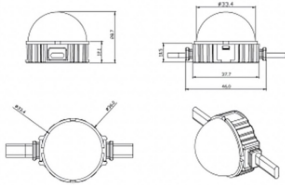

Dot

Lavov Pixel light from the family DOT with a power of 1,44 W and RGBW color. Beam angle 120 degrees. Made in die cast aluminium and PC cover. Driver not included. Controlled by DMX512 protocol. Milky dome. Not include driver.

Item code	86.OP01.2600.02
Product type	Outdoor
Category	Pixel Light
Family	Dot

Pictograms

Scheme

Product

Real power (W)	1.44
Real luminous flux (Lm)	46.1
Beam angle (°)	104.74
IP	66
Colour	black
Control gear included	NOT
Light source	LED
Type of LED	6 CREE SMD
Average life time (h)	80000h L70B10
Colour temperature (K)	RGBW
Colour consistency (SDCM)	SDCM<3