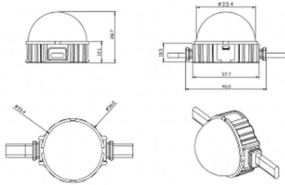

Dot

Lavov Pixel light from the family DOT with a power of 1,44 W and RGBW color. Beam angle 120 degrees. Made in die cast aluminium and PC cover. Driver not included. Controlled by DMX512 protocol. Milky dome. Not include driver.

Item code	86.OP01.2600.02
Product type	Outdoor
Category	Pixel Light
Family	Dot
Subfamily	Dot
Pictograms	

Scheme

Product

Real power (W)	1.44
Real luminous flux (Lm)	46.1
Beam angle (°)	104.74
IP	66
Colour	black
Control gear included	NOT
Light source	LED
Type of LED	6 CREE SMD
Average life time (h)	80000h L70B10
Colour temperature (K)	RGBW
Colour consistency (SDCM)	SDCM<3