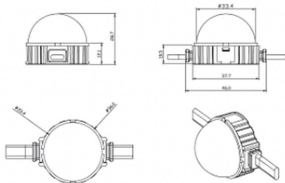

Dot

Lavov Pixel light from the family DOT with a power of 1,44 W and RGBW color. Beam angle 120 degrees. Made in die cast aluminium and PC cover. Driver not included. Controlled by DMX512 protocol. Transparent dome. Not include driver.

Item code 86.OP01.2610.01

Product type Outdoor

Category Pixel Light

Family Dot

Pictograms

Scheme

Product

Real power (W) 1.44

Real luminous flux (Lm) 46.1

Beam angle (°) 104.74

IP 66

Colour white

Control gear included NOT

Light source LED

Type of LED 6 CREE SMD

Average life time (h) 80000h L70B10