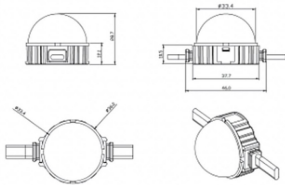

### Dot

Lavov Pixel light from the family DOT with a power of 1,44 W and RGBW color. Beam angle 120 degrees. Made in die cast aluminium and PC cover. Driver not included. Controlled by DMX512 protocol. Transparent dome. Not include driver.

**Item code** 86.OP01.2610.01

**Product type** Outdoor

**Category** Pixel Light

**Family** Dot

**Pictograms**

### Product

**Real power (W)** 1.44

**Real luminous flux (Lm)** 46.1

**Beam angle (°)** 104.74

**IP** 66

**Colour** white

**Control gear included** NOT

**Light source** LED