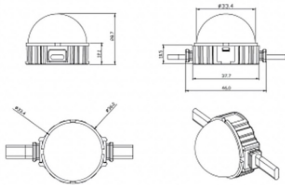

Dot

Lavov Pixel light from the family DOT with a power of 1,44 W and RGBW color. Beam angle 120 degrees. Made in die cast aluminium and PC cover. Driver not included. Controlled by DMX512 protocol. Transparent dome. Not include driver.

Item code 86.OP01.2610.01

Product type Outdoor

Category Pixel Light

Family Dot

Pictograms

Scheme

Product

Real power (W) 1.44

Real luminous flux (Lm) 46.1

Beam angle (°) 104.74

IP 66

Colour white

Control gear included NOT

Light source LED

Type of LED 6 CREE SMD

Average life time (h) 80000h L70B10