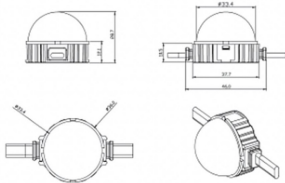

Dot

Lavov Pixel light from the family DOT with a power of 1,44 W and RGBW color. Beam angle 120 degrees. Made in die cast aluminium and PC cover. Driver not included. Controlled by DMX512 protocol. Transparent dome. Not include driver.

Item code	86.OP01.2610.01
Product type	Outdoor
Category	Pixel Light
Family	Dot
Subfamily	Dot
Pictograms	

Scheme

Product

Real power (W)	1.44
Real luminous flux (Lm)	46.1
Beam angle (°)	104.74
IP	66
Colour	white
Control gear included	NOT
Light source	LED
Type of LED	6 CREE SMD
Average life time (h)	80000h L70B10
Colour temperature (K)	RGBW
Colour consistency (SDCM)	SDCM<3