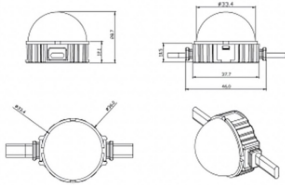

### Dot

Lavov Pixel light from the family DOT with a power of 1,44 W and RGBW color. Beam angle 120 degrees. Made in die cast aluminium and PC cover. Driver not included. Controlled by DMX512 protocol. Transparent dome. Not include driver.

<b>Item code</b>	<b>86.OP01.2610.02</b>
<b>Product type</b>	<b>Outdoor</b>
<b>Category</b>	<b>Pixel Light</b>
<b>Family</b>	<b>Dot</b>

### Product

<b>Real power (W)</b>	<b>1.44</b>
<b>Real luminous flux (Lm)</b>	<b>46.1</b>
<b>Beam angle (°)</b>	<b>104.74</b>
<b>IP</b>	<b>66</b>
<b>Colour</b>	<b>black</b>
<b>Control gear included</b>	<b>NOT</b>
<b>Light source</b>	<b>LED</b>
<b>Type of LED</b>	<b>6 CREE SMD</b>
<b>Average life time (h)</b>	<b>80000h L70B10</b>
<b>Colour temperature (K)</b>	<b>RGBW</b>
<b>Colour consistency (SDCM)</b>	<b>SDCM&lt;3</b>