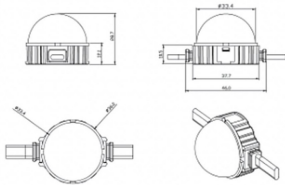

Dot

Lavov Pixel light from the family DOT with a power of 1,44 W and RGBW color. Beam angle 120 degrees. Made in die cast aluminium and PC cover. Driver not included. Controlled by DMX512 protocol. Transparent dome. Not include driver.

Item code 86.OP01.2610.02

Product type Outdoor

Category Pixel Light

Family Dot

Pictograms

Scheme

Product

Real power (W) 1.44

Real luminous flux (Lm) 46.1

Beam angle (°) 104.74

IP 66

Colour black

Control gear included NOT

Light source LED

Type of LED 6 CREE SMD

Average life time (h) 80000h L70B10