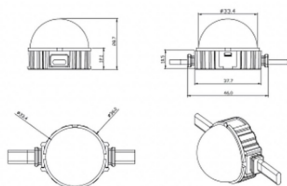

Dot

Lavov Pixel light from the family DOT with a power of 1,44 W and RGBW color. Beam angle 120 degrees. Made in die cast aluminium and PC cover. Driver not included. Controlled by DMX512 protocol. Transparent dome. Not include driver.

Item code 86.OP01.2610.02

Product type Outdoor

Category Pixel Light

Family Dot

Pictograms

Scheme

Product

Real power (W) 1.44

Real luminous flux (Lm) 46.1

Beam angle (°) 104.74

IP 66

Colour black

Control gear included NOT

Light source LED

Type of LED 6 CREE SMD

Average life time (h) 80000h L70B10