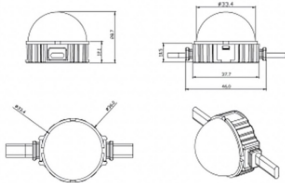

Dot

Lavov Pixel light from the family DOT with a power of 1,44 W and RGBW color. Beam angle 120 degrees. Made in die cast aluminium and PC cover. Driver not included. Controlled by DMX512 protocol. Transparent dome. Not include driver.

Item code	86.OP01.2610.02
Product type	Outdoor
Category	Pixel Light
Family	Dot
Subfamily	Dot
Pictograms	

Scheme

Product

Real power (W)	1.44
Real luminous flux (Lm)	46.1
Beam angle (°)	104.74
IP	66
Colour	black
Control gear included	NOT
Light source	LED
Type of LED	6 CREE SMD
Average life time (h)	80000h L70B10
Colour temperature (K)	RGBW
Colour consistency (SDCM)	SDCM<3