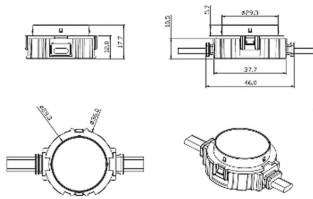

Dot

Lavov Pixel light from the family DOT with a power of 1,44 W and RGBW color. Beam angle 120 degrees. Made in die cast aluminium and PC cover. Driver not included. Controlled by DMX512 protocol. Transparent flat. Not include driver.

Item code 86.OP01.2620.01

Product type Outdoor

Category Pixel Light

Family Dot

Pictograms

Scheme

Product

Real power (W) 1.44

Real luminous flux (Lm) 46.1

Beam angle (°) 104.74

IP 66

Colour white

Control gear included NOT

Light source LED

Type of LED 6 CREE SMD

Average life time (h) 80000h L70B10