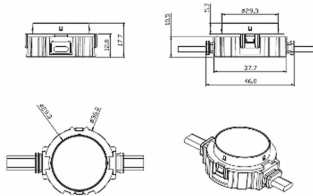

Dot

Lavov Pixel light from the family DOT with a power of 1,44 W and RGBW color. Beam angle 120 degrees. Made in die cast aluminium and PC cover. Driver not included. Controlled by DMX512 protocol. Transparent flat. Not include driver.

Item code	86.OP01.2620.01
Product type	Outdoor
Category	Pixel Light
Family	Dot

Pictograms

Scheme

Product

Real power (W)	1.44
Real luminous flux (Lm)	46.1
Beam angle (°)	104.74
IP	66
Colour	white
Control gear included	NOT
Light source	LED
Type of LED	6 CREE SMD
Average life time (h)	80000h L70B10
Colour temperature (K)	RGBW
Colour consistency (SDCM)	SDCM<3