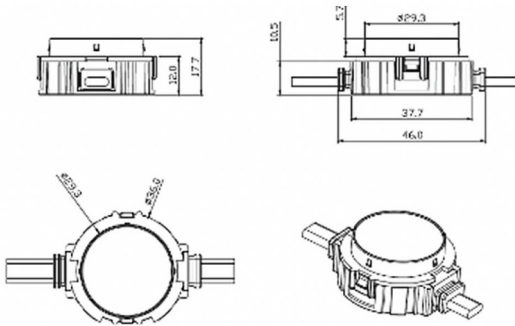

Dot

Lavov Pixel light from the family DOT with a power of 1,44 W and RGBW color. Beam angle 120 degrees. Made in die cast aluminium and PC cover. Driver not included. Controlled by DMX512 protocol. Transparent flat. Not include driver.

Item code	86.OP01.2620.01
Product type	Outdoor
Category	Pixel Light
Family	Dot

Pictograms

Scheme

Product	
Real power (W)	1.44
Real luminous flux (Lm)	46.1
Beam angle (&ordm;)	104.74
IP	66
Colour	white
Control gear included	NOT
Light source	LED
Type of LED	6 CREE SMD
Average life time (h)	80000h L70B10
Colour temperature (K)	RGBW
Colour consistency (SDCM)	SDCM<3