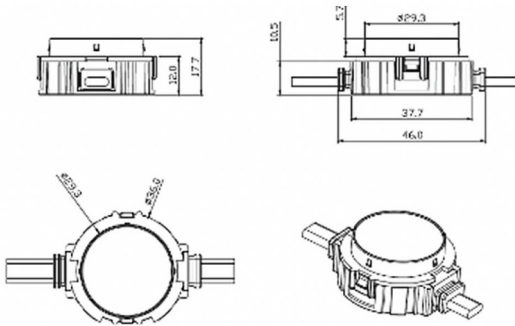

Dot

Lavov Pixel light from the family DOT with a power of 1,44 W and RGBW color. Beam angle 120 degrees. Made in die cast aluminium and PC cover. Driver not included. Controlled by DMX512 protocol. Transparent flat. Not include driver.

Item code	86.OP01.2620.01
Product type	Outdoor
Category	Pixel Light
Family	Dot

Pictograms

Scheme

Product	
Real power (W)	1.44
Real luminous flux (Lm)	46.1
Beam angle (°)	104.74
IP	66
Colour	white
Control gear included	NOT
Light source	LED
Type of LED	6 CREE SMD
Average life time (h)	80000h L70B10
Colour temperature (K)	RGBW
Colour consistency (SDCM)	SDCM3