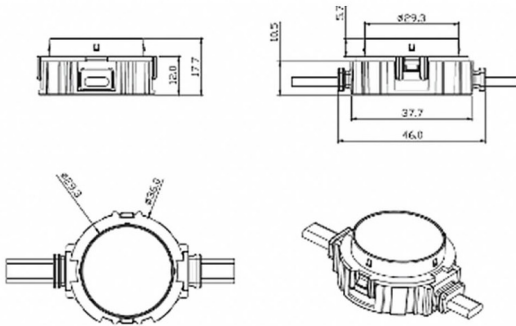

Dot

Lavov Pixel light from the family DOT with a power of 1,44 W and RGBW color. Beam angle 120 degrees. Made in die cast aluminium and PC cover. Driver not included. Controlled by DMX512 protocol. Transparent flat. Not include driver.

Scheme

Item code	86.OP01.2620.01
Product type	Outdoor
Category	Pixel Light
Family	Dot
Subfamily	Dot

Pictograms

Product

Real power (W)	1.44
Real luminous flux (Lm)	46.1
Beam angle (°)	104.74
IP	66
Colour	white
Control gear included	NOT
Light source	LED
Type of LED	6 CREE SMD
Average life time (h)	80000h L70B10
Colour temperature (K)	RGBW
Colour consistency (SDCM)	SDCM3