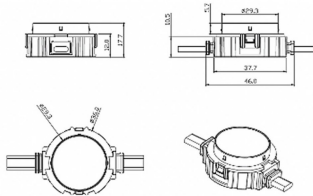

### Dot

Lavov Pixel light from the family DOT with a power of 1,44 W and RGBW color. Beam angle 120 degrees. Made in die cast aluminium and PC cover. Driver not included. Controlled by DMX512 protocol. Transparent flat. Not include driver.

<b>Item code</b>	<b>86.OP01.2620.01</b>
<b>Product type</b>	<b>Outdoor</b>
<b>Category</b>	<b>Pixel Light</b>
<b>Family</b>	<b>Dot</b>
<b>Subfamily</b>	<b>Dot</b>
<b>Pictograms</b>	

### Product

<b>Real power (W)</b>	<b>1.44</b>
<b>Real luminous flux (Lm)</b>	<b>46.1</b>
<b>Beam angle (°)</b>	<b>104.74</b>
<b>IP</b>	<b>66</b>
<b>Colour</b>	<b>white</b>
<b>Control gear included</b>	<b>NOT</b>
<b>Light source</b>	<b>LED</b>
<b>Type of LED</b>	<b>6 CREE SMD</b>
<b>Average life time (h)</b>	<b>80000h L70B10</b>
<b>Colour temperature (K)</b>	<b>RGBW</b>
<b>Colour consistency (SDCM)</b>	<b>SDCM&lt;3</b>