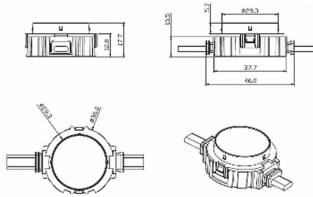

### Dot

Lavov Pixel light from the family DOT with a power of 1,44 W and RGBW color. Beam angle 120 degrees. Made in die cast aluminium and PC cover. Driver not included. Controlled by DMX512 protocol. Transparent flat. Not include driver.

### Product

Real power (W)	1.44
Real luminous flux (Lm)	46.1
Beam angle (°)	104.74
IP	66
Colour	white
Control gear included	NOT
Light source	LED
Type of LED	6 CREE SMD
Average life time (h)	80000h L70B10
Colour temperature (K)	RGBW
Colour consistency (SDCM)	SDCM<3