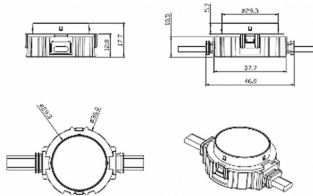

### Dot

Lavov Pixel light from the family DOT with a power of 1,44 W and RGBW color. Beam angle 120 degrees. Made in die cast aluminium and PC cover. Driver not included. Controlled by DMX512 protocol. Transparent flat. Not include driver.

<b>Item code</b>	<b>86.OP01.2620.02</b>
<b>Product type</b>	<b>Outdoor</b>
<b>Category</b>	<b>Pixel Light</b>
<b>Family</b>	<b>Dot</b>

### Product

<b>Real power (W)</b>	<b>1.44</b>
<b>Real luminous flux (Lm)</b>	<b>46.1</b>
<b>Beam angle (°)</b>	<b>104.74</b>
<b>IP</b>	<b>66</b>
<b>Colour</b>	<b>black</b>
<b>Control gear included</b>	<b>NOT</b>
<b>Light source</b>	<b>LED</b>
<b>Type of LED</b>	<b>6 CREE SMD</b>
<b>Average life time (h)</b>	<b>80000h L70B10</b>
<b>Colour temperature (K)</b>	<b>RGBW</b>
<b>Colour consistency (SDCM)</b>	<b>SDCM&lt;3</b>