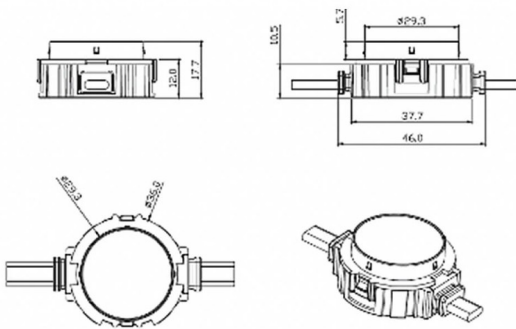

Dot

Lavov Pixel light from the family DOT with a power of 1,44 W and RGBW color. Beam angle 120 degrees. Made in die cast aluminium and PC cover. Driver not included. Controlled by DMX512 protocol. Transparent flat. Not include driver.

Item code	86.OP01.2620.02
Product type	Outdoor
Category	Pixel Light
Family	Dot

Pictograms

Scheme

Product	
Real power (W)	1.44
Real luminous flux (Lm)	46.1
Beam angle (&ordm;)	104.74
IP	66
Colour	black
Control gear included	NOT
Light source	LED
Type of LED	6 CREE SMD
Average life time (h)	80000h L70B10
Colour temperature (K)	RGBW
Colour consistency (SDCM)	SDCM<3