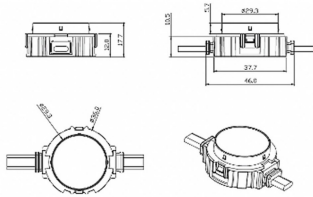

Dot

Lavov Pixel light from the family DOT with a power of 1,44 W and RGBW color. Beam angle 120 degrees. Made in die cast aluminium and PC cover. Driver not included. Controlled by DMX512 protocol. Transparent flat. Not include driver.

Item code 86.OP01.2620.02

Product type Outdoor

Category Pixel Light

Family Dot

Pictograms

Scheme

Product

Real power (W) 1.44

Real luminous flux (Lm) 46.1

Beam angle (°) 104.74

IP 66

Colour black

Control gear included NOT

Light source LED

Type of LED 6 CREE SMD

Average life time (h) 80000h L70B10