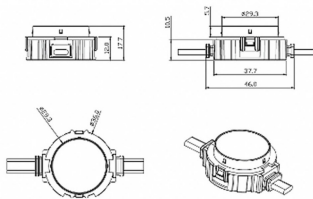

Dot

Lavov Pixel light from the family DOT with a power of 1,44 W and RGBW color. Beam angle 120 degrees. Made in die cast aluminium and PC cover. Driver not included. Controlled by DMX512 protocol. Transparent flat. Not include driver.

Item code	86.OP01.2620.02
Product type	Outdoor
Category	Pixel Light
Family	Dot
Subfamily	Dot
Pictograms	

Scheme

Product

Real power (W)	1.44
Real luminous flux (Lm)	46.1
Beam angle (°)	104.74
IP	66
Colour	black
Control gear included	NOT
Light source	LED
Type of LED	6 CREE SMD
Average life time (h)	80000h L70B10
Colour temperature (K)	RGBW
Colour consistency (SDCM)	SDCM<3