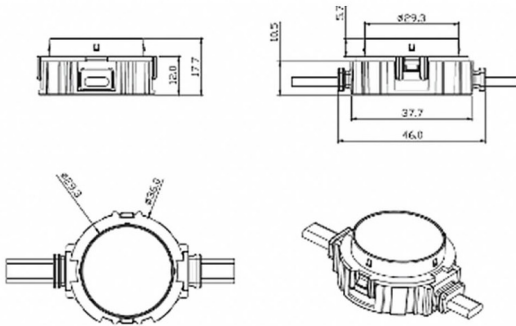

Dot

Lavov Pixel light from the family DOT with a power of 1,44 W and RGBW color. Beam angle 120 degrees. Made in die cast aluminium and PC cover. Driver not included. Controlled by DMX512 protocol. Transparent flat. Not include driver.

Scheme

Item code	86.OP01.2620.02
Product type	Outdoor
Category	Pixel Light
Family	Dot
Subfamily	Dot

Pictograms

Product

Real power (W)	1.44
Real luminous flux (Lm)	46.1
Beam angle (°)	104.74
IP	66
Colour	black
Control gear included	NOT
Light source	LED
Type of LED	6 CREE SMD
Average life time (h)	80000h L70B10
Colour temperature (K)	RGBW
Colour consistency (SDCM)	SDCM3