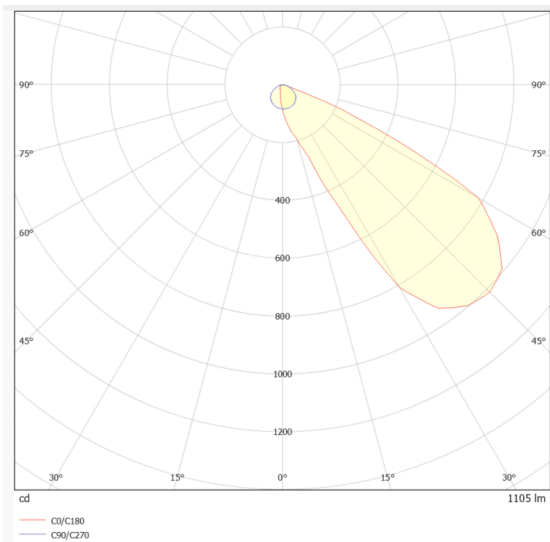

WINDOW H

Lavov recessed fixture from the family WINDOW H with a power of 16W and a assymmetric beam angle. Finished in Grey colour. Dimensions 310x100x66.5mm.. With a total lumen output of 800lm and a luminous efficiency of 49.73lm/W. CCT 3000K. Driver ON-OFF. Made in Die Cast Aluminium Body, Front Cover Tempered Glass. .IP65. IK10

Dimensions

Product dimensions (mm) **310x100x66.5mm**

Scheme

cut out:303*58mm

Photometry

Item code	86.OR01.2331.03
Product type	Outdoor
Category	Recessed Wall & Ceiling
Family	WINDOW
Subfamily	WINDOW H
Pictograms	

Product	
Real power (W)	16
Real luminous flux (Lm)	800
Luminous efficiency (Lm/W)	49.73
Beam angle (°)	assymmetric
Life time (h)	50000h L80B10
IP	IP65
Colour	Grey
Control gear included	Yes
Control gear	ON-OFF
Light source	LED
Type of LED	SMD3030 type LED
Colour temperature (K)	3000
Colour consistency (SDCM)	SDCM3
CRI	90
IK	IK10