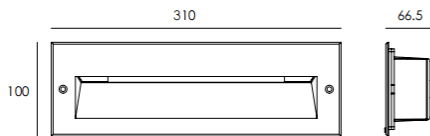

WINDOW H

Lavov recessed fixture from the family WINDOW H with a power of 16W and a assymmetric beam angle. Finished in Grey colour. Dimensions 310x100x66.5mm.. With a total lumen output of 800lm and a luminous efficiency of 49.73lm/W. CCT 3000K. Driver ON-OFF. Made in Die Cast Aluminium Body, Front Cover Tempered Glass. .IP65. IK10

Dimensions

Product dimensions (mm) **310x100x66.5mm**

Scheme

cut out:303*58mm

Photometry

Item code	86.OR01.2331.03
Product type	Outdoor
Category	Recessed Wall & Ceiling
Family	WINDOW
Subfamily	WINDOW H
Pictograms	

Product	
Real power (W)	16
Real luminous flux (Lm)	800
Luminous efficiency (Lm/W)	49.73
Beam angle (°)	assymmetric
Life time (h)	50000h L80B10
IP	IP65
Colour	Grey
Control gear included	Yes
Control gear	ON-OFF
Light source	LED
Type of LED	SMD3030 type LED
Colour temperature (K)	3000
Colour consistency (SDCM)	SDCM3
CRI	90
IK	IK10