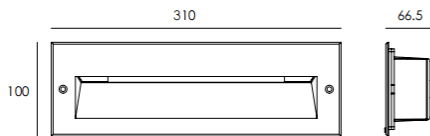

WINDOW H

Lavov recessed fixture from the family WINDOW H with a power of 16W and a assymmetric beam angle. Finished in Grey colour. Dimensions 310x100x66.5mm.. With a total lumen output of 800lm and a luminous efficiency of 49.73lm/W. CCT 3000K. Driver ON-OFF. Made in Die Cast Aluminium Body, Front Cover Tempered Glass. .IP65. IK10

Dimensions

Product dimensions (mm) **310x100x66.5mm**

Scheme

cut out: 303*58mm

Photometry

Item code	86.OR01.2331.03
Product type	Outdoor
Category	Recessed Wall & Ceiling
Family	WINDOW
Subfamily	WINDOW H
Pictograms	

Product	
Real power (W)	16
Real luminous flux (Lm)	800
Luminous efficiency (Lm/W)	49.73
Beam angle (º)	assymmetric
Life time (h)	50000h L80B10
IP	IP65
Colour	Grey
Control gear included	Yes
Control gear	ON-OFF
Light source	LED
Colour temperature (K)	3000
Colour consistency (SDCM)	SDCM<3
CRI	90
IK	IK10