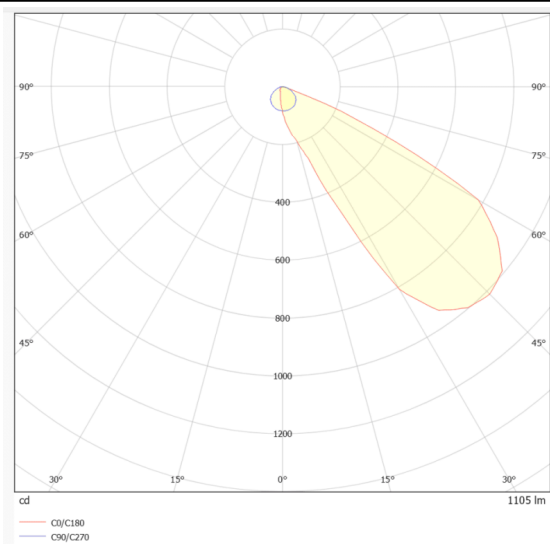

WINDOW H

Lavov recessed fixture from the family WINDOW H with a power of 16W and a assymmetric beam angle. Finished in Grey colour. Dimensions 310x100x66.5mm.. With a total lumen output of 800lm and a luminous efficiency of 49.73lm/W. CCT 3000K. Driver ON-OFF. Made in Die Cast Aluminium Body, Front Cover Tempered Glass. .IP65. IK10

Dimensions

Product dimensions (mm) **310x100x66.5mm**

Scheme

cut out: 303*58mm

Photometry

Item code	86.OR01.2331.03
Product type	Outdoor
Category	Recessed Wall & Ceiling
Family	WINDOW
Subfamily	WINDOW H
Pictograms	

Product	
Real power (W)	16
Real luminous flux (Lm)	800
Luminous efficiency (Lm/W)	49.73
Beam angle (º)	assymmetric
Life time (h)	50000h L80B10
IP	IP65
Colour	Grey
Control gear included	Yes
Control gear	ON-OFF
Light source	LED
Colour temperature (K)	3000
Colour consistency (SDCM)	SDCM<3
CRI	90
IK	IK10