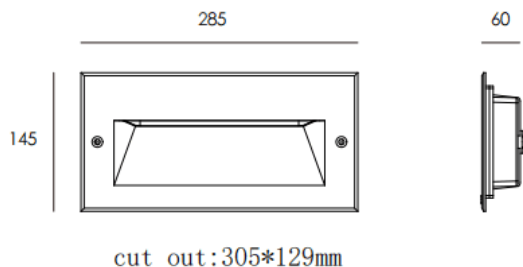

WINDOW H

Lavov recessed fixture from the family WINDOW H with a power of 18W and a assymmetric beam angle. Finished in Grey colour. Dimensions 285x145x60mm.. With a total lumen output of 1136lm and a luminous efficiency of 54lm/W. CCT 3000K. Driver ON-OFF. Made in Die Cast Aluminium Body, Front Cover Tempered Glass. .IP65. IK10

Dimensions

Product dimensions (mm) 285x145x60mm

Scheme

Photometry

Item code	86.OR01.4331.03
Product type	Outdoor
Category	Recessed Wall & Ceiling
Family	WINDOW
Subfamily	WINDOW H
Pictograms	

Product

Real power (W)	18
Real luminous flux (Lm)	1136
Luminous efficiency (Lm/W)	54
Beam angle (º)	assymmetric
Life time (h)	50000h L80B10
IP	IP65
Colour	Grey
Control gear included	Yes
Control gear	ON-OFF
Light source	LED
Colour temperature (K)	3000
Colour consistency (SDCM)	SDCM<3
CRI	90
IK	IK10