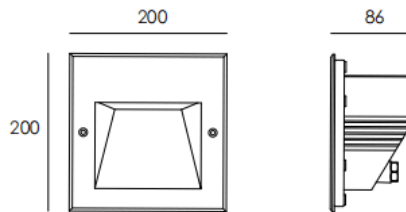

WINDOW S

Lavov recessed fixture from the family WINDOW S with a power of 18W and a assymmetric beam angle. Finished in Grey colour. Dimensions 200x200x86mm.. With a total lumen output of 873lm and a luminous efficiency of 45.95lm/W. CCT 3000K. Driver ON-OFF. Made in Die Cast Aluminium Body, Front Cover Tempered Glass. .IP65. IK05

Dimensions

Product dimensions (mm) 200x200x86mm

Scheme

cut out:188*188*107mm

Item code	86.OR01.6331.03
Product type	Outdoor
Category	Recessed Wall & Ceiling
Family	WINDOW
Subfamily	WINDOW S
Pictograms	

Product	
Real power (W)	18
Real luminous flux (Lm)	873
Luminous efficiency (Lm/W)	45.95
Beam angle (º)	assymmetric
Life time (h)	50000h L80B10
IP	IP65
Colour	Grey
Control gear included	Yes
Control gear	ON-OFF
Light source	LED
Colour temperature (K)	3000
Colour consistency (SDCM)	SDCM<3
CRI	90
IK	IK05