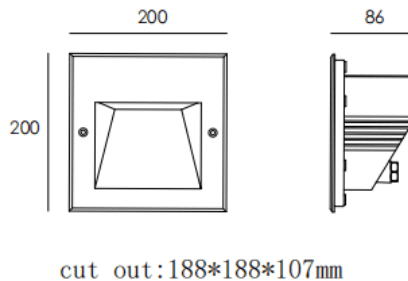

WINDOW S

Lavov recessed fixture from the family WINDOW S with a power of 18W and a assymmetric beam angle. Finished in Grey colour. Dimensions 200x200x86mm.. With a total lumen output of 873lm and a luminous efficiency of 45.95lm/W. CCT 3000K. Driver ON-OFF. Made in Die Cast Aluminium Body, Front Cover Tempered Glass. .IP65. IK05

Dimensions	
Product dimensions (mm)	200x200x86mm

Scheme	
--------	--

Item code	86.OR01.6331.03
Product type	Outdoor
Category	Recessed Wall & Ceiling
Family	WINDOW
Subfamily	WINDOW S
Pictograms	

Product	
Real power (W)	18
Real luminous flux (Lm)	873
Luminous efficiency (Lm/W)	45.95
Beam angle (°)	assymmetric
Life time (h)	50000h L80B10
IP	IP65
Colour	Grey
Control gear included	Yes
Control gear	ON-OFF
Light source	LED
Type of LED	SMD3030 type LED
Colour temperature (K)	3000
Colour consistency (SDCM)	SDCM3
CRI	90
IK	IK05