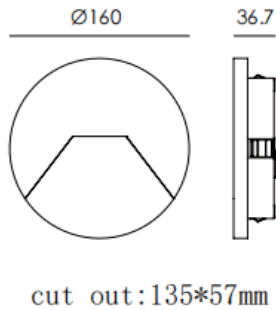

EYE

Lavov recessed fixture from the family EYE with a power of 6W and a assymmetric beam angle. Finished in Grey colour. Dimensions $\varnothing 160 \times 36,7 \text{mm}$. With a total lumen output of 134lm and a luminous efficiency of 22.33lm/W. CCT 3000K. Driver ON-OFF. Made in Die Cast Aluminium Body, Front Cover Tempered Glass. .IP65. IK09

Dimensions

Product dimensions (mm) $\varnothing 160 \times 36,7 \text{mm}$

Scheme

Item code	86.OR02.1331.03
Product type	Outdoor
Category	Recessed Wall & Ceiling
Family	EYE
Pictograms	

Product	
Real power (W)	6
Real luminous flux (Lm)	134
Luminous efficiency (Lm/W)	22.33
Beam angle (&ordm;)	assymmetric
Life time (h)	50000h L80B10
IP	IP65
Colour	Grey
Control gear included	Yes
Control gear	ON-OFF
Light source	LED
Colour temperature (K)	3000
Colour consistency (SDCM)	SDCM<3
CRI	90
IK	IK09