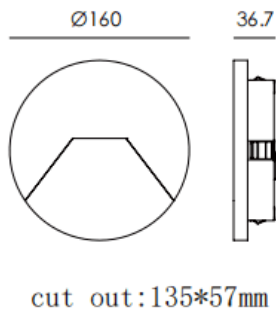

EYE

Lavov recessed fixture from the family EYE with a power of 6W and a assymmetric beam angle. Finished in Grey colour. Dimensions $\varnothing 160 \times 36,7 \text{mm}$. With a total lumen output of 134lm and a luminous efficiency of 22.33lm/W. CCT 3000K. Driver ON-OFF. Made in Die Cast Aluminium Body, Front Cover Tempered Glass. .IP65. IK09

Dimensions

Product dimensions (mm) $\varnothing 160 \times 36,7 \text{mm}$

Scheme

Item code	86.OR02.1331.03
Product type	Outdoor
Category	Recessed Wall & Ceiling
Family	EYE
Pictograms	

Product	
Real power (W)	6
Real luminous flux (Lm)	134
Luminous efficiency (Lm/W)	22.33
Beam angle (°)	assymmetric
Life time (h)	50000h L80B10
IP	IP65
Colour	Grey
Control gear included	Yes
Control gear	ON-OFF
Light source	LED
Type of LED	SMD
Colour temperature (K)	3000
Colour consistency (SDCM)	SDCM3
CRI	90
IK	IK09