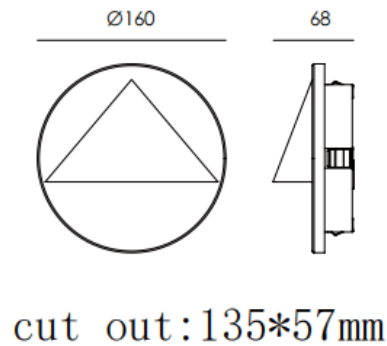

EYE

Lavov recessed fixture from the family EYE with a power of 6.3W and an asymmetric beam angle. Finished in Grey colour. Dimensions $\varnothing 160 \times 68 \text{mm}$. With a total lumen output of 226lm and a luminous efficiency of 36lm/W. CCT 3000K. Driver ON-OFF. Made in Die Cast Aluminium Body, Front Cover Tempered Glass. .IP65. IK08

Dimensions

Product dimensions (mm) $\varnothing 160 \times 68 \text{mm}$

Scheme

Item code	86.OR02.2331.03
Product type	Outdoor
Category	Recessed Wall & Ceiling
Family	EYE
Pictograms	

Product	
Real power (W)	6.3
Real luminous flux (Lm)	226
Luminous efficiency (Lm/W)	36
Beam angle (º)	assymmetric
Life time (h)	50000h L80B10
IP	IP65
Colour	Grey
Control gear included	Yes
Control gear	ON-OFF
Light source	LED
Colour temperature (K)	3000
Colour consistency (SDCM)	SDCM<3
CRI	90
IK	IK08