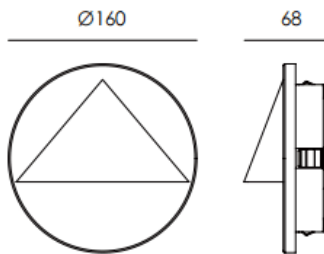

EYE

Lavov recessed fixture from the family EYE with a power of 6.3W and a assymmetric beam angle. Finished in Grey colour. Dimensions ø160x68mm.. With a total lumen output of 226lm and a luminous efficiency of 36lm/W. CCT 3000K. Driver ON-OFF. Made in Die Cast Aluminium Body, Front Cover Tempered Glass. .IP65. IK08

Dimensions

Product dimensions (mm) **ø160x68mm**

Scheme

cut out: 135*57mm

Item code	86.OR02.2331.03
Product type	Outdoor
Category	Recessed Wall & Ceiling
Family	EYE
Pictograms	

Product	
Real power (W)	6.3
Real luminous flux (Lm)	226
Luminous efficiency (Lm/W)	36
Beam angle (°)	assymmetric
Life time (h)	50000h L80B10
IP	IP65
Colour	Grey
Control gear included	Yes
Control gear	ON-OFF
Light source	LED
Type of LED	SMD
Colour temperature (K)	3000
Colour consistency (SDCM)	SDCM3
CRI	90
IK	IK08