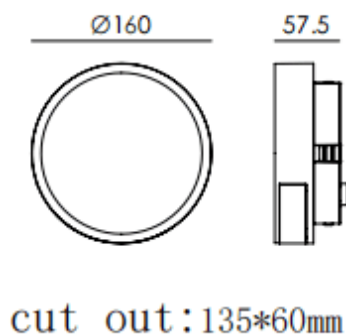

## EYE

Lavov recessed fixture from the family EYE with a power of 6W and an asymmetric beam angle. Finished in Grey colour. Dimensions  $\varnothing 160 \times 57.5 \text{ mm}$ . With a total lumen output of 127lm and a luminous efficiency of 21.16lm/W. CCT 3000K. Driver ON-OFF. Made in Die Cast Aluminium Body, Front Cover Tempered Glass. .IP65. IK08

### Dimensions

Product dimensions (mm)  $\varnothing 160 \times 57.5 \text{ mm}$

### Scheme

Item code	86.OR02.3331.03
Product type	Outdoor
Category	Recessed Wall & Ceiling
Family	EYE
Pictograms	

Product	
Real power (W)	6
Real luminous flux (Lm)	127
Luminous efficiency (Lm/W)	21.16
Beam angle (&ordm;)	assymmetric
Life time (h)	50000h L80B10
IP	IP65
Colour	Grey
Control gear included	Yes
Control gear	ON-OFF
Light source	LED
Colour temperature (K)	3000
Colour consistency (SDCM)	SDCM<3
CRI	90
IK	IK08