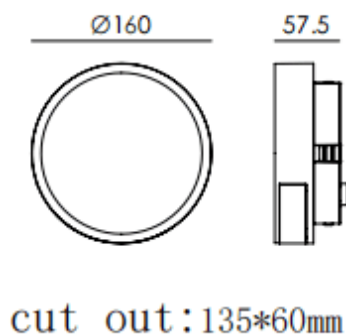

EYE

Lavov recessed fixture from the family EYE with a power of 6W and a assymmetric beam angle. Finished in Grey colour. Dimensions $\varnothing 160 \times 57.5 \text{mm}$. With a total lumen output of 127lm and a luminous efficiency of 21.16lm/W. CCT 3000K. Driver ON-OFF. Made in Die Cast Aluminium Body, Front Cover Tempered Glass. .IP65. IK08

Dimensions

Product dimensions (mm) $\varnothing 160 \times 57.5 \text{mm}$

Scheme

Item code	86.OR02.3331.03
Product type	Outdoor
Category	Recessed Wall & Ceiling
Family	EYE
Pictograms	

Product	
Real power (W)	6
Real luminous flux (Lm)	127
Luminous efficiency (Lm/W)	21.16
Beam angle (°)	assymmetric
Life time (h)	50000h L80B10
IP	IP65
Colour	Grey
Control gear included	Yes
Control gear	ON-OFF
Light source	LED
Type of LED	SMD
Colour temperature (K)	3000
Colour consistency (SDCM)	SDCM3
CRI	90
IK	IK08