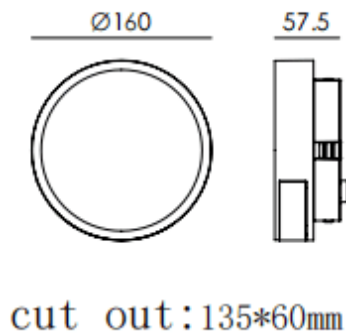

EYE

Lavov recessed fixture from the family EYE with a power of 6W and a assymmetric beam angle. Finished in Grey colour. Dimensions $\varnothing 160 \times 57.5 \text{mm}$. With a total lumen output of 127lm and a luminous efficiency of 21.16lm/W. CCT 3000K. Driver ON-OFF. Made in Die Cast Aluminium Body, Front Cover Tempered Glass. .IP65. IK08

Dimensions

Product dimensions (mm) $\varnothing 160 \times 57.5 \text{mm}$

Scheme

Item code	86.OR02.3331.03
Product type	Outdoor
Category	Recessed Wall & Ceiling
Family	EYE
Pictograms	

Product	
Real power (W)	6
Real luminous flux (Lm)	127
Luminous efficiency (Lm/W)	21.16
Beam angle (°)	assymmetric
Life time (h)	50000h L80B10
IP	IP65
Colour	Grey
Control gear included	Yes
Control gear	ON-OFF
Light source	LED
Type of LED	SMD
Colour temperature (K)	3000
Colour consistency (SDCM)	SDCM3
CRI	90
IK	IK08