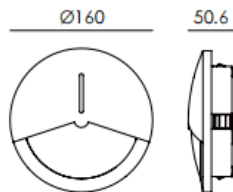

EYE

Lavov recessed fixture from the family EYE with a power of 3.2W and a assymmetric beam angle. Finished in Grey colour. Dimensions $\varnothing 160 \times 50,6 \text{mm}$. With a total lumen output of 118lm and a luminous efficiency of 36.9lm/W. CCT 3000K. Driver ON-OFF. Made in Die Cast Aluminium Body, Front Cover Tempered Glass. .IP65. IK09

Dimensions

Product dimensions (mm) $\varnothing 160 \times 50,6 \text{mm}$

Scheme

cut out: 135*57mm

Item code	86.OR02.4331.03
Product type	Outdoor
Category	Recessed Wall & Ceiling
Family	EYE
Pictograms	

Product	
Real power (W)	3.2
Real luminous flux (Lm)	118
Luminous efficiency (Lm/W)	36.9
Beam angle (°)	assymmetric
Life time (h)	50000h L80B10
IP	IP65
Colour	Grey
Control gear included	Yes
Control gear	ON-OFF
Light source	LED
Type of LED	SMD
Colour temperature (K)	3000
Colour consistency (SDCM)	SDCM3
CRI	90
IK	IK09