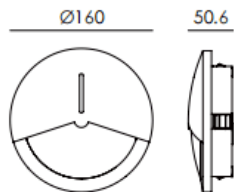

EYE

Lavov recessed fixture from the family EYE with a power of 3.2W and an asymmetric beam angle. Finished in Grey colour. Dimensions $\varnothing 160 \times 50,6 \text{ mm}$. With a total lumen output of 118lm and a luminous efficiency of 36.9lm/W. CCT 3000K. Driver ON-OFF. Made in Die Cast Aluminium Body, Front Cover Tempered Glass. .IP65. IK09

Dimensions

Product dimensions (mm) $\varnothing 160 \times 50,6 \text{ mm}$

Scheme

cut out: 135*57mm

| | |
|--------------|-------------------------|
| Item code | 86.OR02.4331.03 |
| Product type | Outdoor |
| Category | Recessed Wall & Ceiling |
| Family | EYE |
| Pictograms | |

| | |
|----------------------------|---------------|
| Product | |
| Real power (W) | 3.2 |
| Real luminous flux (Lm) | 118 |
| Luminous efficiency (Lm/W) | 36.9 |
| Beam angle (º) | assymmetric |
| Life time (h) | 50000h L80B10 |
| IP | IP65 |
| Colour | Grey |
| Control gear included | Yes |
| Control gear | ON-OFF |
| Light source | LED |
| Colour temperature (K) | 3000 |
| Colour consistency (SDCM) | SDCM<3 |
| CRI | 90 |
| IK | IK09 |