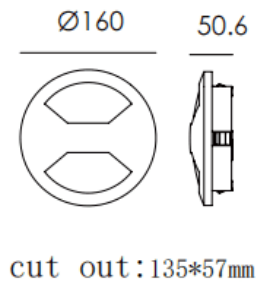

EYE

Lavov recessed fixture from the family EYE with a power of 3.2W and an asymmetric beam angle. Finished in Grey colour. Dimensions $\varnothing 160 \times 50.6 \text{ mm}$. With a total lumen output of 142lm and a luminous efficiency of 44.4lm/W. CCT 3000K. Driver ON-OFF. Made in Die Cast Aluminium Body, Front Cover Tempered Glass. .IP65. IK09

Dimensions	
Product dimensions (mm)	$\varnothing 160 \times 50.6 \text{ mm}$

Scheme	
--------	--

Item code	86.OR02.5331.03
Product type	Outdoor
Category	Recessed Wall & Ceiling
Family	EYE
Pictograms	

Product	
Real power (W)	3.2
Real luminous flux (Lm)	142
Luminous efficiency (Lm/W)	44.4
Beam angle (º)	assymmetric
Life time (h)	50000h L80B10
IP	IP65
Colour	Grey
Control gear included	Yes
Control gear	ON-OFF
Light source	LED
Colour temperature (K)	3000
Colour consistency (SDCM)	SDCM<3
CRI	90
IK	IK09