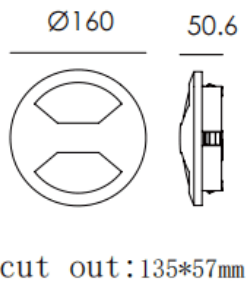

EYE

Lavov recessed fixture from the family EYE with a power of 3.2W and a assymmetric beam angle. Finished in Grey colour. Dimensions $\varnothing 160 \times 50.6 \text{mm}$. With a total lumen output of 142lm and a luminous efficiency of 44.4lm/W. CCT 3000K. Driver ON-OFF. Made in Die Cast Aluminium Body, Front Cover Tempered Glass. .IP65. IK09

Dimensions

Product dimensions (mm) $\varnothing 160 \times 50.6 \text{mm}$

Scheme

Item code	86.OR02.5331.03
Product type	Outdoor
Category	Recessed Wall & Ceiling
Family	EYE
Pictograms	

Product	
Real power (W)	3.2
Real luminous flux (Lm)	142
Luminous efficiency (Lm/W)	44.4
Beam angle (°)	assymmetric
Life time (h)	50000h L80B10
IP	IP65
Colour	Grey
Control gear included	Yes
Control gear	ON-OFF
Light source	LED
Type of LED	SMD
Colour temperature (K)	3000
Colour consistency (SDCM)	SDCM3
CRI	90
IK	IK09