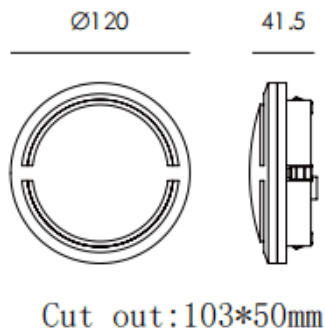

EYE

Lavov recessed fixture from the family EYE with a power of 2.8W and a assymmetric beam angle. Finished in Grey colour. Dimensions $\varnothing 120 \times 41,5 \text{mm}$. With a total lumen output of 16lm and a luminous efficiency of 4.6lm/W. CCT 3000K. Driver ON-OFF. Made in Die Cast Aluminium Body, Front Cover Tempered Glass. .IP65. IK08

Dimensions	
Product dimensions (mm)	$\varnothing 120 \times 41,5 \text{mm}$

Scheme	
--------	--

Item code	86.OR02.6331.03
Product type	Outdoor
Category	Recessed Wall & Ceiling
Family	EYE
Pictograms	

Product	
Real power (W)	2.8
Real luminous flux (Lm)	16
Luminous efficiency (Lm/W)	4.6
Beam angle (º)	assymmetric
Life time (h)	50000h L80B10
IP	IP65
Colour	Grey
Control gear included	Yes
Control gear	ON-OFF
Light source	LED
Colour temperature (K)	3000
Colour consistency (SDCM)	SDCM<3
CRI	90
IK	IK08