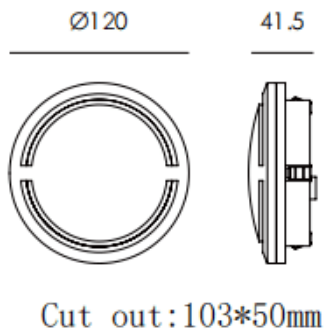

EYE

Lavov recessed fixture from the family EYE with a power of 2.8W and a assymmetric beam angle. Finished in Grey colour. Dimensions $\varnothing 120 \times 41,5 \text{mm}$. With a total lumen output of 16lm and a luminous efficiency of 4.6lm/W. CCT 3000K. Driver ON-OFF. Made in Die Cast Aluminium Body, Front Cover Tempered Glass. .IP65. IK08

Dimensions

Product dimensions (mm) $\varnothing 120 \times 41,5 \text{mm}$

Scheme

Item code	86.OR02.6331.03
Product type	Outdoor
Category	Recessed Wall & Ceiling
Family	EYE
Pictograms	

Product	
Real power (W)	2.8
Real luminous flux (Lm)	16
Luminous efficiency (Lm/W)	4.5999999999999996
Beam angle (°)	assymmetric
Life time (h)	50000h L80B10
IP	IP65
Colour	Grey
Control gear included	Yes
Control gear	ON-OFF
Light source	LED
Type of LED	SMD
Colour temperature (K)	3000
Colour consistency (SDCM)	SDCM3
CRI	90
IK	IK08