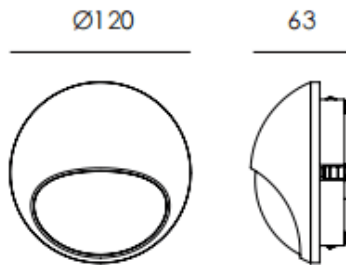

EYE

Lavov recessed fixture from the family EYE with a power of 4.5W and a assymmetric beam angle. Finished in Grey colour. Dimensions ø120x63mm.. With a total lumen output of 157lm and a luminous efficiency of 34.9lm/W. CCT 3000K. Driver ON-OFF. Made in Die Cast Aluminium Body, Front Cover Tempered Glass. .IP65. IK08

Dimensions

Product dimensions (mm) **ø120x63mm**

Scheme

Cut out: 103*50mm

Item code	86.OR02.7331.03
Product type	Outdoor
Category	Recessed Wall & Ceiling
Family	EYE
Pictograms	

Product	
Real power (W)	4.5
Real luminous flux (Lm)	157
Luminous efficiency (Lm/W)	34.9
Beam angle (&ordm;)	assymmetric
Life time (h)	50000h L80B10
IP	IP65
Colour	Grey
Control gear included	Yes
Control gear	ON-OFF
Light source	LED
Colour temperature (K)	3000
Colour consistency (SDCM)	SDCM<3
CRI	90
IK	IK08