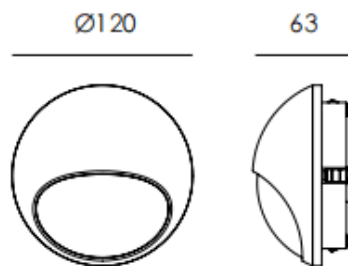

### EYE

Lavov recessed fixture from the family EYE with a power of 4.5W and a assymmetric beam angle. Finished in Grey colour. Dimensions  $\varnothing 120 \times 63 \text{mm}$ . With a total lumen output of 157lm and a luminous efficiency of 34.9lm/W. CCT 3000K. Driver ON-OFF. Made in Die Cast Aluminium Body, Front Cover Tempered Glass. .IP65. IK08

### Dimensions

Product dimensions (mm)  $\varnothing 120 \times 63 \text{mm}$

### Scheme

Cut out: 103\*50mm

Item code	86.OR02.7331.03
Product type	Outdoor
Category	Recessed Wall & Ceiling
Family	EYE
Pictograms	

Product	
Real power (W)	4.5
Real luminous flux (Lm)	157
Luminous efficiency (Lm/W)	34.9
Beam angle (°)	assymmetric
Life time (h)	50000h L80B10
IP	IP65
Colour	Grey
Control gear included	Yes
Control gear	ON-OFF
Light source	LED
Type of LED	SMD
Colour temperature (K)	3000
Colour consistency (SDCM)	SDCM3
CRI	90
IK	IK08