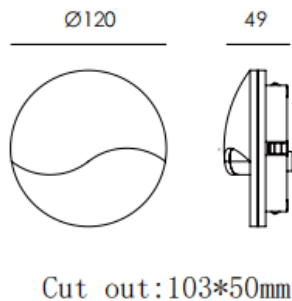

## EYE

Lavov recessed fixture from the family EYE with a power of 3.4W and a assymmetric beam angle. Finished in Grey colour. Dimensions  $\varnothing 120 \times 49 \text{mm}$ . With a total lumen output of 48lm and a luminous efficiency of 14.1lm/W. CCT 3000K. Driver ON-OFF. Made in Die Cast Aluminium Body, Front Cover Tempered Glass. .IP65. IK07

### Dimensions

Product dimensions (mm)  $\varnothing 120 \times 49 \text{mm}$

### Scheme

Item code	86.OR02.8331.03
Product type	Outdoor
Category	Recessed Wall & Ceiling
Family	EYE
Pictograms	

Product	
Real power (W)	3.4
Real luminous flux (Lm)	48
Luminous efficiency (Lm/W)	14.1
Beam angle (&ordm;)	assymmetric
Life time (h)	50000h L80B10
IP	IP65
Colour	Grey
Control gear included	Yes
Control gear	ON-OFF
Light source	LED
Colour temperature (K)	3000
Colour consistency (SDCM)	SDCM<3
CRI	90
IK	IK07