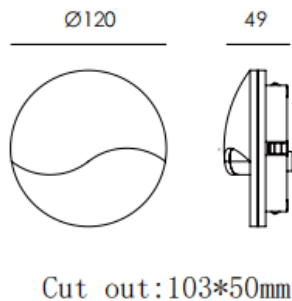

Scheme

Item code	86.OR02.8331.03
Product type	Outdoor
Category	Recessed Wall & Ceiling
Family	EYE
Pictograms	

Product	
Real power (W)	3.4
Real luminous flux (Lm)	48
Luminous efficiency (Lm/W)	14.1
Beam angle (&ordm;)	assymmetric
Life time (h)	50000h L80B10
IP	IP65
Colour	Grey
Control gear included	Yes
Control gear	ON-OFF
Light source	LED
Colour temperature (K)	3000
Colour consistency (SDCM)	SDCM<3
CRI	90
IK	IK07