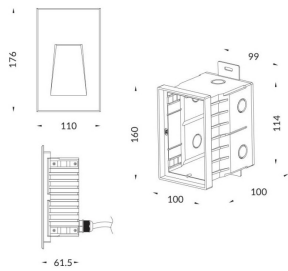

WINDOW

Recessed Wall & Ceiling fixture from the family WINDOW with a power of 7.1W and an assymetric lighting distribution. Real lumen output 85lm and a luminous efficiency of 12lm/W .Made in Die Casting Aluminium Body and Front Cover and finished in Black powder coating. .IP65, IK10 degree of protection.On-Off driver.

Item code	86.ORW1.1351.02
Product type	Outdoor
Category	Recessed Wall & Ceiling
Family	WINDOW
Pictograms	

Scheme

Product

Real power (W)	7.1
Real luminous flux (Lm)	85
Luminous efficiency (Lm/W)	12
Beam angle (°)	Assymetric
Life time (h)	50000h L70B10
IP	65
Electrical class insulation	Class I
Colour	Black
Control gear included	yes
Control gear	On-Off
Flicker Free	Yes
Light source	SMD3030 type LED
Colour temperature (K)	3000
Colour consistency (SDCM)	SDCM<3
CRI	80
IK	IK10