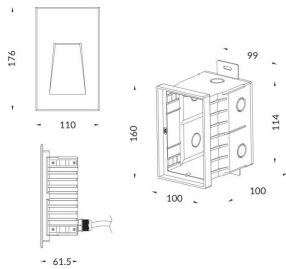

WINDOW

Recessed Wall & Ceiling fixture from the family WINDOW with a power of 7.1W and an assymetric lighting distribution. Real lumen output 85lm and a luminous efficiency of 12lm/W .Made in Die Casting Aluminium Body and Front Cover and finished in Black powder coating. .IP65, IK10 degree of protection.On-Off driver.

Item code	86.ORW1.1351.02
Product type	Outdoor
Category	Recessed Wall & Ceiling
Family	WINDOW

Pictograms

Scheme

Product

Real power (W)	7.1
Real luminous flux (Lm)	85
Luminous efficiency (Lm/W)	12
Beam angle (°)	Assymetric
Life time (h)	50000h L70B10
IP	65
Electrical class insulation	Class I
Colour	Black
Control gear included	yes
Control gear	On-Off
Flicker Free	Yes
Light source	SMD3030 type LED
Colour temperature (K)	3000
Colour consistency (SDCM)	SDCM<3
CRI	80
IK	IK10