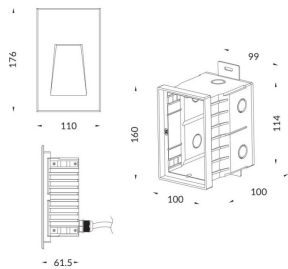

**WINDOW**

Recessed Wall & Ceiling fixture from the family WINDOW with a power of 7.1W and an assymetric lighting distribution. Real lumen output 85lm and a luminous efficiency of 12lm/W .Made in Die Casting Aluminium Body and Front Cover and finished in Black powder coating. .IP65, IK10 degree of protection.On-Off driver.

<b>Item code</b>	<b>86.ORW1.1351.02</b>
<b>Product type</b>	<b>Outdoor</b>
<b>Category</b>	<b>Recessed Wall &amp; Ceiling</b>
<b>Family</b>	<b>WINDOW</b>
<b>Pictograms</b>	

**Scheme**

**Product**

<b>Real power (W)</b>	<b>7.1</b>
<b>Real luminous flux (Lm)</b>	<b>85</b>
<b>Luminous efficiency (Lm/W)</b>	<b>12</b>
<b>Beam angle (°)</b>	<b>Assymetric</b>
<b>Life time (h)</b>	<b>50000h L70B10</b>
<b>IP</b>	<b>65</b>
<b>Electrical class insulation</b>	<b>Class I</b>
<b>Colour</b>	<b>Black</b>
<b>Control gear included</b>	<b>yes</b>
<b>Control gear</b>	<b>On-Off</b>
<b>Flicker Free</b>	<b>Yes</b>
<b>Light source</b>	<b>SMD3030 type LED</b>
<b>Colour temperature (K)</b>	<b>3000</b>
<b>Colour consistency (SDCM)</b>	<b>SDCM&lt;3</b>
<b>CRI</b>	<b>80</b>
<b>IK</b>	<b>IK10</b>