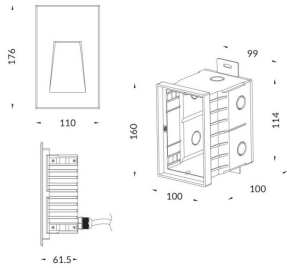

**WINDOW**

Recessed Wall & Ceiling fixture from the family WINDOW with a power of 7.1W and an assymetric lighting distribution. Real lumen output 85lm and a luminous efficiency of 12lm/W .Made in Die Casting Aluminium Body and Front Cover and finished in Black powder coating. .IP65, IK10 degree of protection.On-Off driver.

<b>Item code</b>	<b>86.ORW1.1351.02</b>
<b>Product type</b>	<b>Outdoor</b>
<b>Category</b>	<b>Recessed Wall &amp; Ceiling</b>
<b>Family</b>	<b>WINDOW</b>
<b>Pictograms</b>	

**Scheme**

**Product**

<b>Real power (W)</b>	<b>7.1</b>
<b>Real luminous flux (Lm)</b>	<b>85</b>
<b>Luminous efficiency (Lm/W)</b>	<b>12</b>
<b>Beam angle (°)</b>	<b>Assymetric</b>
<b>Life time (h)</b>	<b>50000h L70B10</b>
<b>IP</b>	<b>65</b>
<b>Electrical class insulation</b>	<b>Class I</b>
<b>Colour</b>	<b>Black</b>
<b>Control gear included</b>	<b>yes</b>
<b>Control gear</b>	<b>On-Off</b>
<b>Flicker Free</b>	<b>Yes</b>
<b>Light source</b>	<b>SMD3030 type LED</b>
<b>Colour temperature (K)</b>	<b>3000</b>
<b>Colour consistency (SDCM)</b>	<b>SDCM&lt;3</b>
<b>CRI</b>	<b>80</b>
<b>IK</b>	<b>IK10</b>