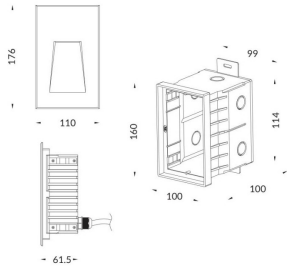

WINDOW

Recessed Wall & Ceiling fixture from the family WINDOW with a power of 7.1W and an assymetric lighting distribution. Real lumen output 85lm and a luminous efficiency of 12lm/W .Made in Die Casting Aluminium Body and Front Cover and finished in Black powder coating. .IP65, IK10 degree of protection.On-Off driver.

Item code	86.ORW1.1351.02
Product type	Outdoor
Category	Recessed Wall & Ceiling
Family	WINDOW
Pictograms	

Scheme

Product

Real power (W)	7.1
Real luminous flux (Lm)	85
Luminous efficiency (Lm/W)	12
Beam angle (°)	Assymetric
Life time (h)	50000h L70B10
IP	65
Electrical class insulation	Class I
Colour	Black
Control gear included	yes
Control gear	On-Off
Flicker Free	Yes
Light source	SMD3030 type LED
Colour temperature (K)	3000
Colour consistency (SDCM)	SDCM<3
CRI	80
IK	IK10