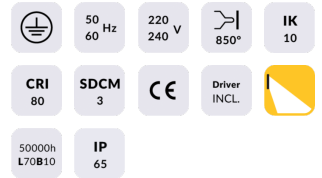

WINDOW

Recessed Wall & Ceiling fixture from the family WINDOW with a power of 7.1W and an assymetric lighting distribution. Real lumen output 85lm and a luminous efficiency of 12lm/W .Made in Die Casting Aluminium Body and Front Cover and finished in Black powder coating. .IP65, IK10 degree of protection.On-Off driver.

Item code	86.ORW1.1351.02
Product type	Outdoor
Category	Recessed Wall & Ceiling
Family	WINDOW

Pictograms

Scheme

Product

Real power (W)	7.1
Real luminous flux (Lm)	85
Luminous efficiency (Lm/W)	12
Beam angle (°)	Assymetric
Life time (h)	50000h L70B10
IP	65
Electrical class insulation	Class I
Colour	Black
Control gear included	yes
Control gear	On-Off
Flicker Free	Yes
Light source	SMD3030 type LED
Colour temperature (K)	3000
Colour consistency (SDCM)	SDCM<3
CRI	80
IK	IK10