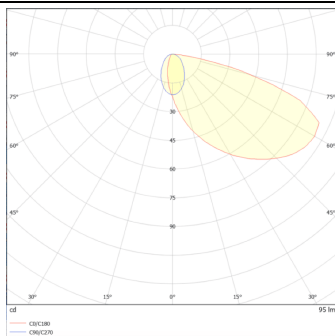

WINDOW

Recessed Wall & Ceiling fixture from the family WINDOW with a power of 7.1W and an assymetric lighting distribution. Real lumen output 85lm and a luminous efficiency of 12lm/W .Made in Die Casting Aluminium Body and Front Cover and finished in Grey powder coating. .IP65, IK10 degree of protection.On-Off driver.

Item code	86.ORW1.1351.03
Product type	Outdoor
Category	Recessed Wall & Ceiling
Family	WINDOW

Pictograms

Scheme

Photometry

Product

Real power (W)	7.1
Real luminous flux (Lm)	85
Luminous efficiency (Lm/W)	12
Beam angle (°)	Assymetric
Life time (h)	50000h L70B10
IP	65
Electrical class insulation	Class I
Colour	Grey
Control gear included	yes
Control gear	On-Off
Flicker Free	Yes
Light source	SMD3030 type LED
Colour temperature (K)	3000
Colour consistency (SDCM)	SDCM<3
CRI	80
IK	IK10