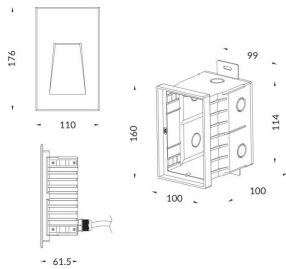

WINDOW

Recessed Wall & Ceiling fixture from the family WINDOW with a power of 7.1W and an assymetric lighting distribution. Real lumen output 85lm and a luminous efficiency of 12lm/W .Made in Die Casting Aluminium Body and Front Cover and finished in Grey powder coating. .IP65, IK10 degree of protection.On-Off driver.

Item code	86.ORW1.1351.03
Product type	Outdoor
Category	Recessed Wall & Ceiling
Family	WINDOW

Pictograms

Scheme

Photometry

Product

Real power (W)	7.1
Real luminous flux (Lm)	85
Luminous efficiency (Lm/W)	12
Beam angle (°)	Assymetric
Life time (h)	50000h L70B10
IP	65
Electrical class insulation	Class I
Colour	Grey
Control gear included	yes
Control gear	On-Off
Flicker Free	Yes
Light source	SMD3030 type LED
Colour temperature (K)	3000
Colour consistency (SDCM)	SDCM<3
CRI	80
IK	IK10