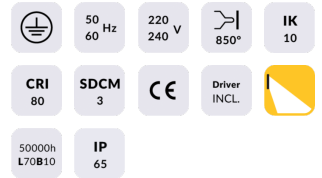

WINDOW

Recessed Wall & Ceiling fixture from the family WINDOW with a power of 7.1W and an assymetric lighting distribution. Real lumen output 85lm and a luminous efficiency of 12lm/W .Made in Die Casting Aluminium Body and Front Cover and finished in Grey powder coating. .IP65, IK10 degree of protection.On-Off driver.

Item code	86.ORW1.1351.03
Product type	Outdoor
Category	Recessed Wall & Ceiling
Family	WINDOW

Pictograms

Scheme

Photometry

Product

Real power (W)	7.1
Real luminous flux (Lm)	85
Luminous efficiency (Lm/W)	12
Beam angle (°)	Assymetric
Life time (h)	50000h L70B10
IP	65
Electrical class insulation	Class I
Colour	Grey
Control gear included	yes
Control gear	On-Off
Flicker Free	Yes
Light source	SMD3030 type LED
Colour temperature (K)	3000
Colour consistency (SDCM)	SDCM<3
CRI	80
IK	IK10