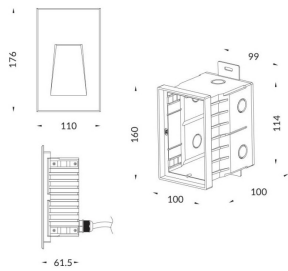

WINDOW

Recessed Wall & Ceiling fixture from the family WINDOW with a power of 7.1W and an assymetric lighting distribution. Real lumen output 85lm and a luminous efficiency of 12lm/W .Made in Die Casting Aluminium Body and Front Cover and finished in Grey powder coating. .IP65, IK10 degree of protection.On-Off driver.

Item code	86.ORW1.1351.03
Product type	Outdoor
Category	Recessed Wall & Ceiling
Family	WINDOW
Pictograms	

Scheme

Product	
Real power (W)	7.1
Real luminous flux (Lm)	85
Luminous efficiency (Lm/W)	12
Beam angle (°)	Assymetric
Life time (h)	50000h L70B10
IP	65
Electrical class insulation	Class I
Colour	Grey
Control gear included	yes
Control gear	On-Off
Flicker Free	Yes
Light source	SMD3030 type LED
Colour temperature (K)	3000
Colour consistency (SDCM)	SDCM<3
CRI	80
IK	IK10

Photometry