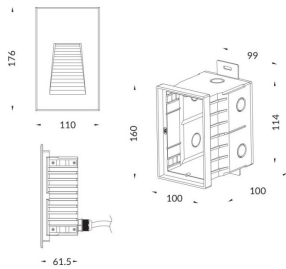

WINDOW

Recessed Wall & Ceiling fixture from the family WINDOW with a power of 7.1W and an assymetric lighting distribution. Real lumen output 85lm and a luminous efficiency of 12lm/W .Made in Die Casting Aluminium Body and Front Cover and finished in Black powder coating. .IP65, IK10 degree of protection.On-Off driver.

Item code	86.ORW1.2351.02
Product type	Outdoor
Category	Recessed Wall & Ceiling
Family	WINDOW

Pictograms

Scheme

Photometry

Product

Real power (W)	7.1
Real luminous flux (Lm)	85
Luminous efficiency (Lm/W)	12
Beam angle (°)	Assymetric
Life time (h)	50000h L70B10
IP	65
Electrical class insulation	Class I
Colour	Black
Control gear included	yes
Control gear	On-Off
Flicker Free	Yes
Light source	SMD3030 type LED
Colour temperature (K)	3000
Colour consistency (SDCM)	SDCM<3
CRI	80
IK	IK10