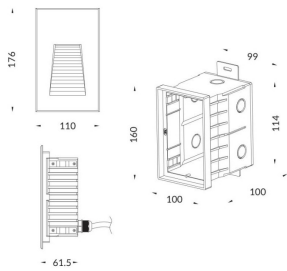

**WINDOW**

Recessed Wall & Ceiling fixture from the family WINDOW with a power of 7.1W and an assymetric lighting distribution. Real lumen output 85lm and a luminous efficiency of 12lm/W .Made in Die Casting Aluminium Body and Front Cover and finished in Black powder coating. .IP65, IK10 degree of protection.On-Off driver.

<b>Item code</b>	<b>86.ORW1.2351.02</b>
<b>Product type</b>	<b>Outdoor</b>
<b>Category</b>	<b>Recessed Wall &amp; Ceiling</b>
<b>Family</b>	<b>WINDOW</b>
<b>Pictograms</b>	

**Scheme**

**Product**

<b>Real power (W)</b>	<b>7.1</b>
<b>Real luminous flux (Lm)</b>	<b>85</b>
<b>Luminous efficiency (Lm/W)</b>	<b>12</b>
<b>Beam angle (°)</b>	<b>Assymetric</b>
<b>Life time (h)</b>	<b>50000h L70B10</b>
<b>IP</b>	<b>65</b>
<b>Electrical class insulation</b>	<b>Class I</b>
<b>Colour</b>	<b>Black</b>
<b>Control gear included</b>	<b>yes</b>
<b>Control gear</b>	<b>On-Off</b>
<b>Flicker Free</b>	<b>Yes</b>
<b>Light source</b>	<b>SMD3030 type LED</b>
<b>Colour temperature (K)</b>	<b>3000</b>
<b>Colour consistency (SDCM)</b>	<b>SDCM&lt;3</b>
<b>CRI</b>	<b>80</b>
<b>IK</b>	<b>IK10</b>