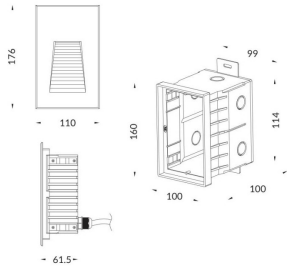

WINDOW

Recessed Wall & Ceiling fixture from the family WINDOW with a power of 7.1W and an assymetric lighting distribution. Real lumen output 85lm and a luminous efficiency of 12lm/W .Made in Die Casting Aluminium Body and Front Cover and finished in Black powder coating. .IP65, IK10 degree of protection.On-Off driver.

Item code	86.ORW1.2351.02
Product type	Outdoor
Category	Recessed Wall & Ceiling
Family	WINDOW
Pictograms	

Scheme

Product	
Real power (W)	7.1
Real luminous flux (Lm)	85
Luminous efficiency (Lm/W)	12
Beam angle (°)	Assymetric
Life time (h)	50000h L70B10
IP	65
Electrical class insulation	Class I
Colour	Black
Control gear included	yes
Control gear	On-Off
Flicker Free	Yes
Light source	SMD3030 type LED
Colour temperature (K)	3000
Colour consistency (SDCM)	SDCM<3
CRI	80
IK	IK10

Photometry