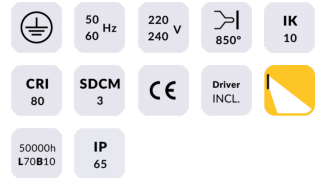

WINDOW

Recessed Wall & Ceiling fixture from the family WINDOW with a power of 7.1W and an assymetric lighting distribution. Real lumen output 85lm and a luminous efficiency of 12lm/W .Made in Die Casting Aluminium Body and Front Cover and finished in Black powder coating. .IP65, IK10 degree of protection.On-Off driver.

Item code	86.ORW1.2351.02
Product type	Outdoor
Category	Recessed Wall & Ceiling
Family	WINDOW

Pictograms

Scheme

Photometry

Product

Real power (W)	7.1
Real luminous flux (Lm)	85
Luminous efficiency (Lm/W)	12
Beam angle (°)	Assymetric
Life time (h)	50000h L70B10
IP	65
Electrical class insulation	Class I
Colour	Black
Control gear included	yes
Control gear	On-Off
Flicker Free	Yes
Light source	SMD3030 type LED
Colour temperature (K)	3000
Colour consistency (SDCM)	SDCM<3
CRI	80
IK	IK10