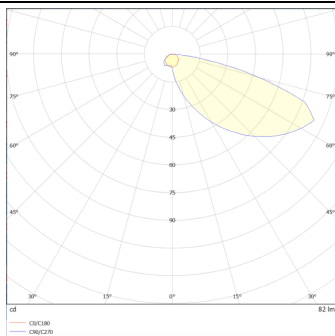

WINDOW

Recessed Wall & Ceiling fixture from the family WINDOW with a power of 7.1W and an assymetric lighting distribution. Real lumen output 85lm and a luminous efficiency of 12lm/W .Made in Die Casting Aluminium Body and Front Cover and finished in Black powder coating. .IP65, IK10 degree of protection.On-Off driver.

Item code	86.ORW1.2351.02
Product type	Outdoor
Category	Recessed Wall & Ceiling
Family	WINDOW

Pictograms

Scheme

Photometry

Product

Real power (W)	7.1
Real luminous flux (Lm)	85
Luminous efficiency (Lm/W)	12
Beam angle (°)	Assymetric
Life time (h)	50000h L70B10
IP	65
Electrical class insulation	Class I
Colour	Black
Control gear included	yes
Control gear	On-Off
Flicker Free	Yes
Light source	SMD3030 type LED
Colour temperature (K)	3000
Colour consistency (SDCM)	SDCM<3
CRI	80
IK	IK10