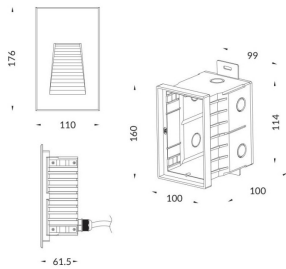

WINDOW

Recessed Wall & Ceiling fixture from the family WINDOW with a power of 7.1W and an assymetric lighting distribution. Real lumen output 85lm and a luminous efficiency of 12lm/W .Made in Die Casting Aluminium Body and Front Cover and finished in Grey powder coating. .IP65, IK10 degree of protection.On-Off driver.

Item code	86.ORW1.2351.03
Product type	Outdoor
Category	Recessed Wall & Ceiling
Family	WINDOW

Pictograms	

Product	
Real power (W)	7.1
Real luminous flux (Lm)	85
Luminous efficiency (Lm/W)	12
Beam angle (°)	Assymetric
Life time (h)	50000h L70B10
IP	65
Electrical class insulation	Class I
Colour	Grey
Control gear included	yes
Control gear	On-Off
Flicker Free	Yes
Light source	SMD3030 type LED
Colour temperature (K)	3000
Colour consistency (SDCM)	SDCM<3
CRI	80
IK	IK10

Scheme

Photometry