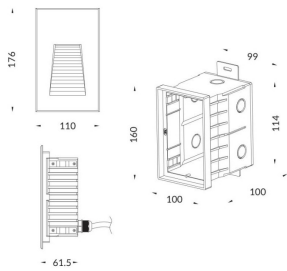

WINDOW

Recessed Wall & Ceiling fixture from the family WINDOW with a power of 7.1W and an assymetric lighting distribution. Real lumen output 85lm and a luminous efficiency of 12lm/W .Made in Die Casting Aluminium Body and Front Cover and finished in Grey powder coating. .IP65, IK10 degree of protection.On-Off driver.

Item code	86.ORW1.2351.03
Product type	Outdoor
Category	Recessed Wall & Ceiling
Family	WINDOW
Pictograms	

Scheme

Product

Real power (W)	7.1
Real luminous flux (Lm)	85
Luminous efficiency (Lm/W)	12
Beam angle (°)	Assymetric
Life time (h)	50000h L70B10
IP	65
Electrical class insulation	Class I
Colour	Grey
Control gear included	yes
Control gear	On-Off
Flicker Free	Yes
Light source	SMD3030 type LED
Colour temperature (K)	3000
Colour consistency (SDCM)	SDCM<3
CRI	80
IK	IK10