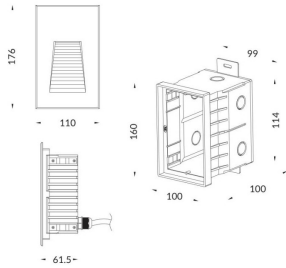

WINDOW

Recessed Wall & Ceiling fixture from the family WINDOW with a power of 7.1W and an assymetric lighting distribution. Real lumen output 85lm and a luminous efficiency of 12lm/W .Made in Die Casting Aluminium Body and Front Cover and finished in Grey powder coating. .IP65, IK10 degree of protection.On-Off driver.

Item code	86.ORW1.2351.03
Product type	Outdoor
Category	Recessed Wall & Ceiling
Family	WINDOW
Pictograms	

Scheme

Photometry

Product

Real power (W)	7.1
Real luminous flux (Lm)	85
Luminous efficiency (Lm/W)	12
Beam angle (°)	Assymetric
Life time (h)	50000h L70B10
IP	65
Electrical class insulation	Class I
Colour	Grey
Control gear included	yes
Control gear	On-Off
Flicker Free	Yes
Light source	SMD3030 type LED
Colour temperature (K)	3000
Colour consistency (SDCM)	SDCM<3
CRI	80
IK	IK10