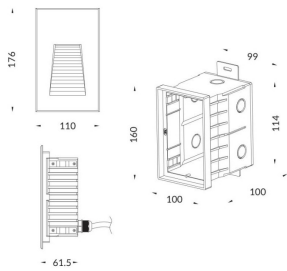

**WINDOW**

Recessed Wall & Ceiling fixture from the family WINDOW with a power of 7.1W and an assymetric lighting distribution. Real lumen output 85lm and a luminous efficiency of 12lm/W .Made in Die Casting Aluminium Body and Front Cover and finished in Grey powder coating. .IP65, IK10 degree of protection.On-Off driver.

<b>Item code</b>	<b>86.ORW1.2351.03</b>
<b>Product type</b>	<b>Outdoor</b>
<b>Category</b>	<b>Recessed Wall &amp; Ceiling</b>
<b>Family</b>	<b>WINDOW</b>
<b>Pictograms</b>	

**Scheme**

**Product**

<b>Real power (W)</b>	<b>7.1</b>
<b>Real luminous flux (Lm)</b>	<b>85</b>
<b>Luminous efficiency (Lm/W)</b>	<b>12</b>
<b>Beam angle (°)</b>	<b>Assymetric</b>
<b>Life time (h)</b>	<b>50000h L70B10</b>
<b>IP</b>	<b>65</b>
<b>Electrical class insulation</b>	<b>Class I</b>
<b>Colour</b>	<b>Grey</b>
<b>Control gear included</b>	<b>yes</b>
<b>Control gear</b>	<b>On-Off</b>
<b>Flicker Free</b>	<b>Yes</b>
<b>Light source</b>	<b>SMD3030 type LED</b>
<b>Colour temperature (K)</b>	<b>3000</b>
<b>Colour consistency (SDCM)</b>	<b>SDCM&lt;3</b>
<b>CRI</b>	<b>80</b>
<b>IK</b>	<b>IK10</b>