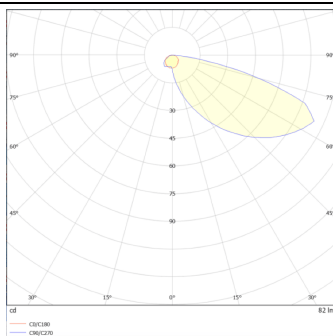

WINDOW

Recessed Wall & Ceiling fixture from the family WINDOW with a power of 7.1W and an assymetric lighting distribution. Real lumen output 85lm and a luminous efficiency of 12lm/W .Made in Die Casting Aluminium Body and Front Cover and finished in Grey powder coating. .IP65, IK10 degree of protection.On-Off driver.

Item code	86.ORW1.2351.03
Product type	Outdoor
Category	Recessed Wall & Ceiling
Family	WINDOW
Pictograms	

Scheme

Photometry

Product

Real power (W)	7.1
Real luminous flux (Lm)	85
Luminous efficiency (Lm/W)	12
Beam angle (°)	Assymetric
Life time (h)	50000h L70B10
IP	65
Electrical class insulation	Class I
Colour	Grey
Control gear included	yes
Control gear	On-Off
Flicker Free	Yes
Light source	SMD3030 type LED
Colour temperature (K)	3000
Colour consistency (SDCM)	SDCM<3
CRI	80
IK	IK10