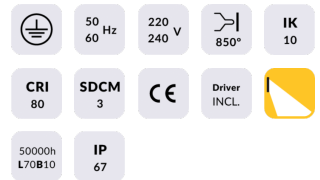

WINDOW

Lavov Recessed wall fixture from the family WINDOW with a power of 9W and an asymmetric beam angle. With a real lumen output of 415LM and a luminous efficacy of 46lm/W. Made in Die cast aluminium body. ABS housing. and finished in black colour.ON-OFF driver.

Item code	86.ORW1.3351.02
Product type	Outdoor
Category	Recessed Wall & Ceiling
Family	WINDOW

Pictograms

Scheme

Product	
Real power (W)	9W
Real luminous flux (Lm)	415LM
Luminous efficiency (Lm/W)	46
Beam angle (°)	Asymmetric
Life time (h)	50000h L70B10
IP	IP65
Electrical class insulation	Class I
Colour	black
Control gear included	Yes
Control gear	ON-OFF
Power Factor	>0,11
Flicker Free	Yes
Light source	LED
Type of LED	COB
Colour temperature (K)	3000K
Colour consistency (SDCM)	SDCM<5
CRI	80
IK	IK10