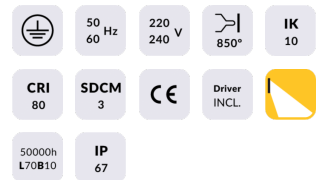

WINDOW

Lavov Recessed wall fixture from the family WINDOW with a power of 9W and an asymmetric beam angle. With a real lumen output of 415LM and a luminous efficacy of 46lm/W. Made in Die cast aluminium body. ABS housing. and finished in grey colour.ON-OFF driver.

Item code	86.ORW1.3351.02
Product type	Outdoor
Category	Recessed Wall & Ceiling
Family	WINDOW

Pictograms

Product

Real power (W)	9W
Real luminous flux (Lm)	415LM
Luminous efficiency (Lm/W)	46
Beam angle (°)	Asymmetric
Life time (h)	50000h L70B10
IP	IP65
Electrical class insulation	Class I
Colour	black
Control gear included	Yes
Control gear	ON-OFF
Power Factor	>0,11
Flicker Free	Yes
Light source	LED
Type of LED	COB
Colour temperature (K)	3000K
Colour consistency (SDCM)	SDCM<5
CRI	80
IK	IK10