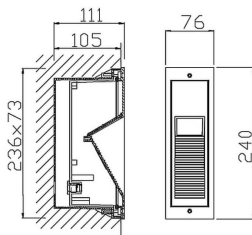

WINDOW

Lavov Recessed wall fixture from the family WINDOW with a power of 9W and an asymmetric beam angle. With a real lumen output of 415LM and a luminous efficacy of 46lm/W. Made in Die cast aluminium body. ABS housing. and finished in black colour.ON-OFF driver.

Item code	86.ORW1.3351.02
Product type	Outdoor
Category	Recessed Wall & Ceiling
Family	WINDOW

Pictograms

Scheme

Product	
Real power (W)	9W
Real luminous flux (Lm)	415LM
Luminous efficiency (Lm/W)	46
Beam angle (°)	Asymmetric
Life time (h)	50000h L70B10
IP	IP65
Electrical class insulation	Class I
Colour	black
Control gear included	Yes
Control gear	ON-OFF
Power Factor	>0,11
Flicker Free	Yes
Light source	LED
Type of LED	COB
Colour temperature (K)	3000K
Colour consistency (SDCM)	SDCM<5
CRI	80
IK	IK10