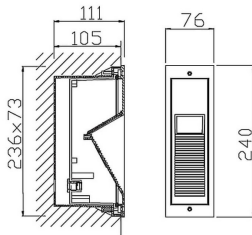

WINDOW

Lavov Recessed wall fixture from the family WINDOW with a power of 9W and an asymmetric beam angle. With a real lumen output of 415LM and a luminous efficacy of 46lm/W. Made in Die cast aluminium body, ABS housing, and finished in black colour.ON-OFF driver.

Item code	86.ORW1.3351.02
Product type	Outdoor
Category	Recessed Wall & Ceiling
Family	WINDOW
Pictograms	

Scheme

Product	
Real power (W)	9W
Real luminous flux (Lm)	415LM
Luminous efficiency (Lm/W)	46
Beam angle (°)	Asymmetric
Life time (h)	50000h L70B10
IP	IP65
Electrical class insulation	Class I
Colour	black
Control gear included	Yes
Control gear	ON-OFF
Power Factor	>0,11
Flicker Free	Yes
Light source	LED
Type of LED	COB
Colour temperature (K)	3000K
Colour consistency (SDCM)	SDCM<5
CRI	80
IK	IK10