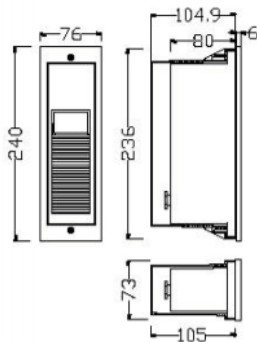

## WINDOW

Lavov recessed fixture from the family WINDOW V with a power of 9W and a Asymmetric beam angle. Finished in grey colour. Dimensions 240\*76\*105mm.. With a total lumen output of 415lm and a luminous efficiency of 46lm/W. CCT 3000KK. Driver ON-OFF. Made in Die cast aluminium body. ABS housing.. .IP65. IK10

### Dimensions

Product dimensions (mm) **240\*76\*105mm**

### Scheme

Cut out: 236\*105mm

### Photometry

Item code	86.ORW1.3351.03
Product type	Outdoor
Category	Recessed Wall & Ceiling
Family	WINDOW
Pictograms	

Product	
Real power (W)	9
Real luminous flux (Lm)	415
Luminous efficiency (Lm/W)	46
Beam angle (°)	Asymmetric
Life time (h)	50000h L70B10
IP	IP65
Electrical class insulation	Class I
Colour	grey
Control gear included	Yes
Control gear	ON-OFF
Power Factor	>0,11
Flicker Free	Yes
Light source	LED
Type of LED	COB
Colour temperature (K)	3000K
Colour consistency (SDCM)	SDCM5
CRI	80
IK	IK10