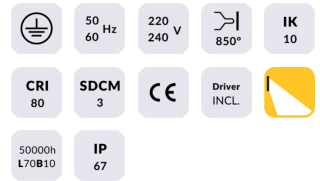

WINDOW

Lavov Recessed wall fixture from the family WINDOW with a power of 9W and an asymmetric beam angle. With a real lumen output of 415LM and a luminous efficacy of 46lm/W. Made in Die cast aluminium body. ABS housing. and finished in grey colour.ON-OFF driver.

Item code	86.ORW1.3351.03
Product type	Outdoor
Category	Recessed Wall & Ceiling
Family	WINDOW

Pictograms

Scheme

Product

Real power (W)	9W
Real luminous flux (Lm)	415LM
Luminous efficiency (Lm/W)	46
Beam angle (°)	Asymmetric
Life time (h)	50000h L70B10
IP	IP65
Electrical class insulation	Class I
Colour	grey
Control gear included	Yes
Control gear	ON-OFF
Power Factor	>0,11
Flicker Free	Yes
Light source	LED
Type of LED	COB
Colour temperature (K)	3000K
Colour consistency (SDCM)	SDCM<5
CRI	80
IK	IK10