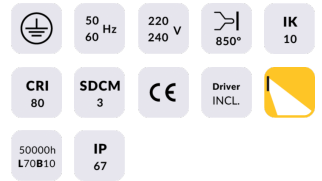

WINDOW

Lavov Recessed wall fixture from the family WINDOW with a power of 9W and an asymmetric beam angle. With a real lumen output of 415LM and a luminous efficacy of 46lm/W. Made in Die cast aluminium body. ABS housing. and finished in grey colour.ON-OFF driver.

Item code	86.ORW1.3351.03
Product type	Outdoor
Category	Recessed Wall & Ceiling
Family	WINDOW

Pictograms

Scheme

Product

Real power (W)	9W
Real luminous flux (Lm)	415LM
Luminous efficiency (Lm/W)	46
Beam angle (°)	Asymmetric
Life time (h)	50000h L70B10
IP	IP65
Electrical class insulation	Class I
Colour	grey
Control gear included	Yes
Control gear	ON-OFF
Power Factor	>0,11
Flicker Free	Yes
Light source	LED
Type of LED	COB
Colour temperature (K)	3000K
Colour consistency (SDCM)	SDCM<5
CRI	80
IK	IK10