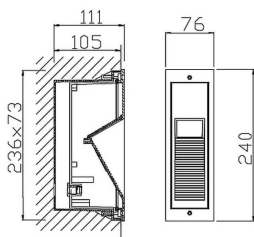

WINDOW

Lavov Recessed wall fixture from the family WINDOW with a power of 9W and an asymmetric beam angle. With a real lumen output of 415LM and a luminous efficacy of 46lm/W. Made in Die cast aluminium body. ABS housing. and finished in grey colour.ON-OFF driver.

Item code	86.ORW1.3351.03
Product type	Outdoor
Category	Recessed Wall & Ceiling
Family	WINDOW

Pictograms

	50 Hz	220 240 V		IK 10
CRI 80	SDCM 3	CE	Driver INCL.	
50000h L70B10	IP 67			

Scheme

Product	
Real power (W)	9W
Real luminous flux (Lm)	415LM
Luminous efficiency (Lm/W)	46
Beam angle (°)	Asymmetric
Life time (h)	50000h L70B10
IP	IP65
Electrical class insulation	Class I
Colour	grey
Control gear included	Yes
Control gear	ON-OFF
Power Factor	>0,11
Flicker Free	Yes
Light source	LED
Type of LED	COB
Colour temperature (K)	3000K
Colour consistency (SDCM)	SDCM<5
CRI	80
IK	IK10