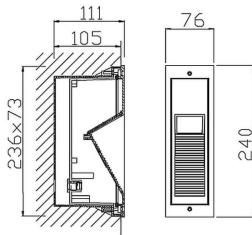

WINDOW

Lavov Recessed wall fixture from the family WINDOW with a power of 9W and an asymmetric beam angle. With a real lumen output of 415LM and a luminous efficacy of 46lm/W. Made in Die cast aluminium body. ABS housing. and finished in grey colour.ON-OFF driver.

Item code	86.ORW1.3351.03
Product type	Outdoor
Category	Recessed Wall & Ceiling
Family	WINDOW

Pictograms

Scheme

Product

Real power (W)	9W
Real luminous flux (Lm)	415LM
Luminous efficiency (Lm/W)	46
Beam angle (°)	Asymmetric
Life time (h)	50000h L70B10
IP	IP65
Electrical class insulation	Class I
Colour	grey
Control gear included	Yes
Control gear	ON-OFF
Power Factor	>0,11
Flicker Free	Yes
Light source	LED
Type of LED	COB
Colour temperature (K)	3000K
Colour consistency (SDCM)	SDCM<5
CRI	80
IK	IK10