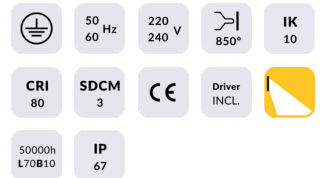

WINDOW

Lavov Recessed wall fixture from the family WINDOW with a power of 9W and an asymmetric beam angle. With a real lumen output of 415LM and a luminous efficacy of 46lm/W. Made in Die cast aluminium body. ABS housing. and finished in grey colour.ON-OFF driver.

Item code	86.ORW1.3351.03
Product type	Outdoor
Category	Recessed Wall & Ceiling
Family	WINDOW

Pictograms

Scheme

Product

Real power (W)	9W
Real luminous flux (Lm)	415LM
Luminous efficiency (Lm/W)	46
Beam angle (°)	Asymmetric
Life time (h)	50000h L70B10
IP	IP65
Electrical class insulation	Class I
Colour	grey
Control gear included	Yes
Control gear	ON-OFF
Power Factor	>0,11
Flicker Free	Yes
Light source	LED
Type of LED	COB
Colour temperature (K)	3000K
Colour consistency (SDCM)	SDCM<5
CRI	80
IK	IK10