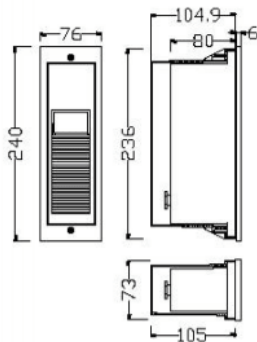

**RECESSED WALL & CEILING -
WINDOW**

Item code 86.ORW1.3351.03

LAVOV
L I G H T I N G

WINDOW V

Lavov recessed fixture from the family WINDOW V with a power of 9W and a Asymmetric beam angle. Finished in grey colour. Dimensions 240*76*105mm.. With a total lumen output of 415lm and a luminous efficiency of 46lm/W. CCT 3000KK. Driver ON-OFF. Made in Die cast aluminium body. ABS housing.. .IP65. IK10

Item code	86.ORW1.3351.03
Product type	Outdoor
Category	Recessed Wall & Ceiling
Family	WINDOW
Subfamily	WINDOW V
Pictograms	

**RECESSED WALL & CEILING -
WINDOW**

Item code 86.ORW1.3351.03

LAVOV
LIGHTING

Product	
Real power (W)	9
Real luminous flux (Lm)	415
Luminous efficiency (Lm/W)	46
Beam angle (°)	Asymmetric
Life time (h)	50000h L70B10
IP	IP65
Electrical class insulation	Class I
Colour	grey
Control gear included	Yes
Control gear	ON-OFF
Power Factor	>0,11
Flicker Free	Yes
Light source	LED
Type of LED	COB
Colour temperature (K)	3000K
Colour consistency (SDCM)	SDCM5
CRI	80
IK	IK10

Dimensions

Product dimensions (mm) **240*76*105mm**

Scheme

Cut out:236*105mm

Photometry

**RECESSED WALL & CEILING -
WINDOW**

Item code 86.ORW1.3351.03