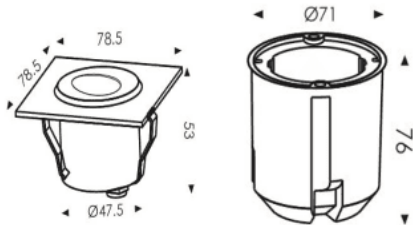

STEP

Lavov recessed fixture from the family STEP with a power of 2W and a Assymetric 45 beam angle. Finished in Black colour. Dimensions 78.5X78.5X76mm.. With a total lumen output of 60lm and a luminous efficiency of 30lm/W. CCT 3000K. Driver ON-OFF. Made in Molded Stainless Steel Body. .IP65. IK10

Item code	86.ORW2.2351.02
Product type	Outdoor
Category	Recessed Wall & Ceiling
Family	STEP
Pictograms	

Dimensions

Product dimensions (mm) **78.5X78.5X76mm**

Scheme

Photometry

Product	
Real power (W)	2
Real luminous flux (Lm)	60
Luminous efficiency (Lm/W)	30
Beam angle (°)	Assymetric 45
Life time (h)	50000h L70B10
IP	IP65
Electrical class insulation	Class I
Colour	Black
Control gear included	Yes
Control gear	ON-OFF
Flicker Free	Yes
Light source	LED
Type of LED	1W OSRAM
Colour temperature (K)	3000
Colour consistency (SDCM)	SDCM3
CRI	80
IK	IK10