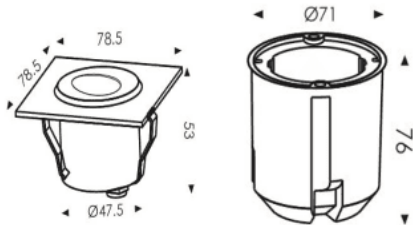

STEP

Lavov recessed fixture from the family STEP with a power of 2W and a Assymetric 45 beam angle. Finished in Black colour. Dimensions 78.5X78.5X76mm.. With a total lumen output of 60lm and a luminous efficiency of 30lm/W. CCT 3000K. Driver ON-OFF. Made in Molded Stainless Steel Body. .IP65. IK10

Item code	86.ORW2.2351.02
Product type	Outdoor
Category	Recessed Wall & Ceiling
Family	STEP
Pictograms	

Dimensions

Product dimensions (mm) **78.5X78.5X76mm**

Scheme

Photometry

Product	
Real power (W)	2
Real luminous flux (Lm)	60
Luminous efficiency (Lm/W)	30
Beam angle (&ordm;)	Assymetric 45
Life time (h)	50000h L70B10
IP	IP65
Electrical class insulation	Class I
Colour	Black
Control gear included	Yes
Control gear	ON-OFF
Flicker Free	Yes
Light source	LED
Colour temperature (K)	3000
Colour consistency (SDCM)	SDCM<3
CRI	80
IK	IK10