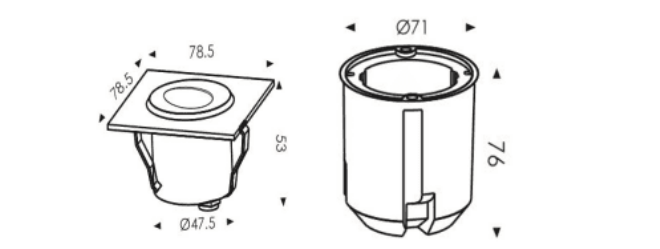

STEP

Lavov recessed fixture from the family STEP with a power of 2W and a Assymetric 45 beam angle. Finished in Gold colour. Dimensions 78.5X78.5X76mm.. With a total lumen output of 60lm and a luminous efficiency of 30lm/W. CCT 3000K. Driver ON-OFF. Made in Molded Stainless Steel Body. .IP65. IK10

Dimensions	
Product dimensions (mm)	78.5X78.5X76mm

Photometry

Item code	86.ORW2.2351.06
Product type	Outdoor
Category	Recessed Wall & Ceiling
Family	STEP
Pictograms	

Product	
Real power (W)	2
Real luminous flux (Lm)	60
Luminous efficiency (Lm/W)	30
Beam angle (°)	Assymetric 45
Life time (h)	50000h L70B10
IP	IP65
Electrical class insulation	Class I
Colour	Gold
Control gear included	Yes
Control gear	ON-OFF
Flicker Free	Yes
Light source	LED
Type of LED	1W OSRAM
Colour temperature (K)	3000
Colour consistency (SDCM)	SDCM3
CRI	80
IK	IK10