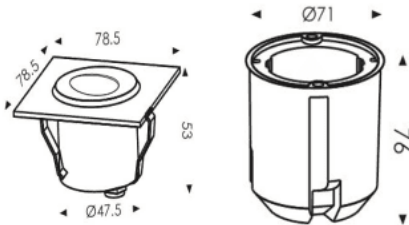

**STEP**

Lavov recessed fixture from the family STEP with a power of 2W and a Assymetric 45 beam angle. Finished in Gold colour. Dimensions 78.5X78.5X76mm.. With a total lumen output of 60lm and a luminous efficiency of 30lm/W. CCT 3000K. Driver ON-OFF. Made in Molded Stainless Steel Body. .IP65. IK10

**Dimensions**

**Product dimensions (mm)**      **78.5X78.5X76mm**

**Scheme**

**Photometry**

<b>Item code</b>	<b>86.ORW2.2351.06</b>
<b>Product type</b>	<b>Outdoor</b>
<b>Category</b>	<b>Recessed Wall &amp; Ceiling</b>
<b>Family</b>	<b>STEP</b>
<b>Pictograms</b>	

<b>Product</b>	
<b>Real power (W)</b>	<b>2</b>
<b>Real luminous flux (Lm)</b>	<b>60</b>
<b>Luminous efficiency (Lm/W)</b>	<b>30</b>
<b>Beam angle (&amp;ordm;)</b>	<b>Assymetric 45</b>
<b>Life time (h)</b>	<b>50000h L70B10</b>
<b>IP</b>	<b>IP65</b>
<b>Electrical class insulation</b>	<b>Class I</b>
<b>Colour</b>	<b>Gold</b>
<b>Control gear included</b>	<b>Yes</b>
<b>Control gear</b>	<b>ON-OFF</b>
<b>Flicker Free</b>	<b>Yes</b>
<b>Light source</b>	<b>LED</b>
<b>Colour temperature (K)</b>	<b>3000</b>
<b>Colour consistency (SDCM)</b>	<b>SDCM&lt;3</b>
<b>CRI</b>	<b>80</b>
<b>IK</b>	<b>IK10</b>