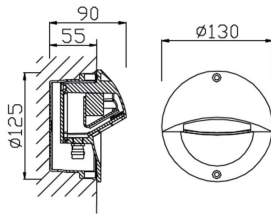

EYE

Lavov Recessed wall fixture from the family EYE with a power of 3W and an asymmetric beam angle. With a real lumen output of 138LM and a luminous efficacy of 46lm/W. Made in Die cast aluminium body. ABS housing and finished in grey colour.ON-OFF driver.

Item code	86.ORW3.1351.03
Product type	Outdoor
Category	Recessed Wall & Ceiling
Family	EYE

Pictograms

Scheme

Product	
Real power (W)	3W
Real luminous flux (Lm)	138LM
Luminous efficiency (Lm/W)	46
Beam angle (°)	Asymmetric
Life time (h)	50000h L70B10
IP	IP65
Electrical class insulation	Class I
Colour	grey
Control gear included	Yes
Control gear	ON-OFF
Power Factor	>0,9
Flicker Free	Yes
Light source	LED
Type of LED	SMD
Colour temperature (K)	3000K
Colour consistency (SDCM)	SDCM<5
CRI	>80
IK	IK10