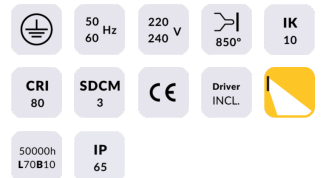

EYE

Lavov Recessed wall fixture from the family EYE with a power of 3W and an asymmetric beam angle. With a real lumen output of 138LM and a luminous efficacy of 46lm/W. Made in Die cast aluminium body. ABS housing and finished in grey colour.ON-OFF driver.

Item code	86.ORW3.1351.03
Product type	Outdoor
Category	Recessed Wall & Ceiling
Family	EYE

Pictograms

Scheme

Product	
Real power (W)	3W
Real luminous flux (Lm)	138LM
Luminous efficiency (Lm/W)	46
Beam angle (°)	Asymmetric
Life time (h)	50000h L70B10
IP	IP65
Electrical class insulation	Class I
Colour	grey
Control gear included	Yes
Control gear	ON-OFF
Power Factor	>0,9
Flicker Free	Yes
Light source	LED
Type of LED	SMD
Colour temperature (K)	3000K
Colour consistency (SDCM)	SDCM<5
CRI	>80
IK	IK10