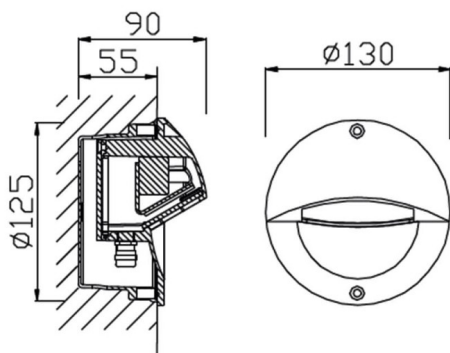

EYE

Lavov recessed fixture from the family EYE with a power of 3W and a Asymmetric beam angle. Finished in grey colour. Dimensions $\varnothing 130 \times 90$ mm.. With a total lumen output of 138lm and a luminous efficiency of 46lm/W. CCT 3000KK. Driver ON-OFF. Made in Die cast aluminium body. ABS housing. .IP65. IK10

Dimensions

Product dimensions (mm) $\varnothing 130 \times 90$ mm

Scheme

Item code	86.ORW3.1351.03
Product type	Outdoor
Category	Recessed Wall & Ceiling
Family	EYE
Pictograms	

Product	
Real power (W)	3
Real luminous flux (Lm)	138
Luminous efficiency (Lm/W)	46
Beam angle (°)	Asymmetric
Life time (h)	50000h L70B10
IP	IP65
Electrical class insulation	Class I
Colour	grey
Control gear included	Yes
Control gear	ON-OFF
Power Factor	>0,9
Flicker Free	Yes
Light source	LED
Type of LED	SMD
Colour temperature (K)	3000K
Colour consistency (SDCM)	SDCM5
CRI	>80
IK	IK10