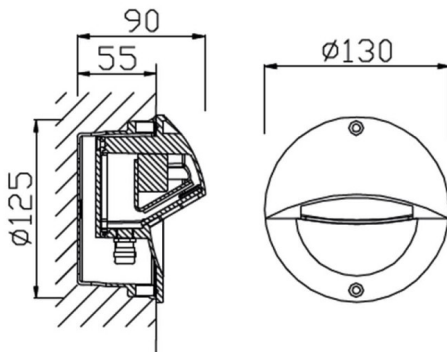

EYE

Lavov recessed fixture from the family EYE with a power of 3W and a Asymmetric beam angle. Finished in grey colour. Dimensions $\varnothing 130 \times 90 \text{mm}$. With a total lumen output of 138lm and a luminous efficiency of 46lm/W. CCT 3000K. Driver ON-OFF. Made in Die cast aluminium body. ABS housing. .IP65. IK10

Dimensions

Product dimensions (mm) $\varnothing 130 \times 90 \text{mm}$

Scheme

Item code	86.ORW3.1351.03
Product type	Outdoor
Category	Recessed Wall & Ceiling
Family	EYE
Pictograms	

Product	
Real power (W)	3
Real luminous flux (Lm)	138
Luminous efficiency (Lm/W)	46
Beam angle (º)	Asymmetric
Life time (h)	50000h L70B10
IP	IP65
Electrical class insulation	Class I
Colour	grey
Control gear included	Yes
Control gear	ON-OFF
Power Factor	>0,9
Flicker Free	Yes
Light source	LED
Type of LED	SMD
Colour temperature (K)	3000K
Colour consistency (SDCM)	SDCM<5
CRI	>80
IK	IK10