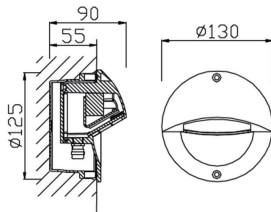

EYE

Lavov Recessed wall fixture from the family EYE with a power of 3W and an asymmetric beam angle. With a real lumen output of 138LM and a luminous efficacy of 46lm/W. Made in Die cast aluminium body. ABS housing and finished in grey colour.ON-OFF driver.

Item code	86.ORW3.1351.03
Product type	Outdoor
Category	Recessed Wall & Ceiling
Family	EYE

Pictograms

Scheme

Product	
Real power (W)	3W
Real luminous flux (Lm)	138LM
Luminous efficiency (Lm/W)	46
Beam angle (°)	Asymmetric
Life time (h)	50000h L70B10
IP	IP65
Electrical class insulation	Class I
Colour	grey
Control gear included	Yes
Control gear	ON-OFF
Power Factor	>0,9
Flicker Free	Yes
Light source	LED
Type of LED	SMD
Colour temperature (K)	3000K
Colour consistency (SDCM)	SDCM<5
CRI	>80
IK	IK10