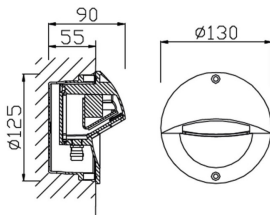

EYE

Lavov Recessed wall fixture from the family EYE with a power of 3W and an asymmetric beam angle. With a real lumen output of 138LM and a luminous efficacy of 46lm/W. Made in Die cast aluminium body. ABS housing and finished in grey colour.ON-OFF driver.

Item code	86.ORW3.1351.03
Product type	Outdoor
Category	Recessed Wall & Ceiling
Family	EYE
Pictograms	

Scheme

Product

Real power (W)	3W
Real luminous flux (Lm)	138LM
Luminous efficiency (Lm/W)	46
Beam angle (°)	Asymmetric
Life time (h)	50000h L70B10
IP	IP65
Electrical class insulation	Class I
Colour	grey
Control gear included	Yes
Control gear	ON-OFF
Power Factor	>0,9
Flicker Free	Yes
Light source	LED
Type of LED	SMD
Colour temperature (K)	3000K
Colour consistency (SDCM)	SDCM<5
CRI	>80
IK	IK10