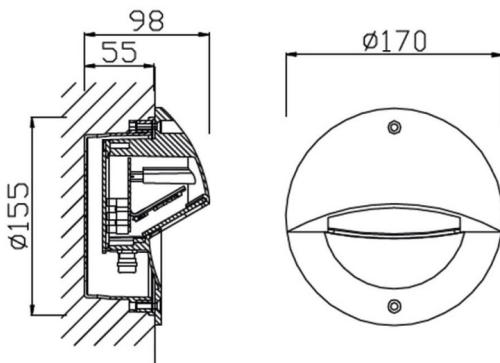

Scheme

Item code	86.ORW3.2351.03
Product type	Outdoor
Category	Recessed Wall & Ceiling
Family	EYE
Pictograms	50 60 Hz 220 240 V 850° IK 10 CRI 80 SDCM 3 CE Driver INCL. 50000h L70B10

Product	
Real power (W)	5
Real luminous flux (Lm)	230
Luminous efficiency (Lm/W)	46
Beam angle (°)	Asymmetric
Life time (h)	50000h L70B10
IP	IP65
Electrical class insulation	Class I
Colour	grey
Control gear included	Yes
Control gear	ON-OFF
Power Factor	>0,10
Flicker Free	Yes
Light source	LED
Type of LED	SMD
Colour temperature (K)	3000K
Colour consistency (SDCM)	SDCM5
CRI	>80
IK	IK10