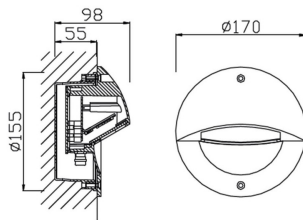

EYE

Lavov Recessed wall fixture from the family EYE with a power of 5W and an asymmetric beam angle. With a real lumen output of 230lm and a luminous efficacy of 46lm/W. Made in Die cast aluminium body, ABS housing, and finished in grey colour.ON-OFF driver.

Item code	86.ORW3.2351.03
Product type	Outdoor
Category	Recessed Wall & Ceiling
Family	EYE

Pictograms

Scheme

Product	
Real power (W)	5W
Real luminous flux (Lm)	230lm
Luminous efficiency (Lm/W)	46
Beam angle (°)	Asymmetric
Life time (h)	50000h L70B10
IP	IP65
Electrical class insulation	Class I
Colour	grey
Control gear included	Yes
Control gear	ON-OFF
Power Factor	>0,10
Flicker Free	Yes
Light source	LED
Type of LED	SMD
Colour temperature (K)	3000K
Colour consistency (SDCM)	SDCM<5
CRI	>80
IK	IK10