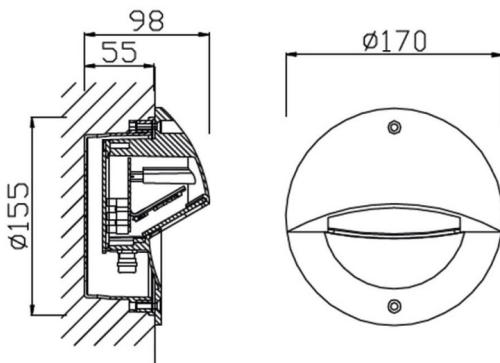

### EYE

Lavov recessed fixture from the family EYE with a power of 5W and a Asymmetric beam angle. Finished in grey colour. Dimensions  $\varnothing 170 \times 98 \text{mm}$ . With a total lumen output of 230lm and a luminous efficiency of 46lm/W. CCT 3000K. Driver ON-OFF. Made in Die cast aluminium body. ABS housing. .IP65. IK10

### Dimensions

Product dimensions (mm)  $\varnothing 170 \times 98 \text{mm}$

### Scheme

Item code	86.ORW3.2351.03
Product type	Outdoor
Category	Recessed Wall & Ceiling
Family	EYE
Pictograms	<div style="display: flex; flex-wrap: wrap; gap: 5px;"> <div style="border: 1px solid black; padding: 2px; font-size: 8px;">50 60 Hz</div> <div style="border: 1px solid black; padding: 2px; font-size: 8px;">220 240 V</div> <div style="border: 1px solid black; padding: 2px; font-size: 8px;">850°</div> <div style="border: 1px solid black; padding: 2px; font-size: 8px;">IK 10</div> <div style="border: 1px solid black; padding: 2px; font-size: 8px;">CRI 80</div> <div style="border: 1px solid black; padding: 2px; font-size: 8px;">SDCM 3</div> <div style="border: 1px solid black; padding: 2px; font-size: 8px;">CE</div> <div style="border: 1px solid black; padding: 2px; font-size: 8px;">Driver INCL.</div> <div style="border: 1px solid black; padding: 2px; font-size: 8px;">50000h L70B10</div> </div>

<b>Product</b>	
Real power (W)	5
Real luminous flux (Lm)	230
Luminous efficiency (Lm/W)	46
Beam angle (°)	Asymmetric
Life time (h)	50000h L70B10
IP	IP65
Electrical class insulation	Class I
Colour	grey
Control gear included	Yes
Control gear	ON-OFF
Power Factor	>0,10
Flicker Free	Yes
Light source	LED
Type of LED	SMD
Colour temperature (K)	3000K
Colour consistency (SDCM)	SDCM5
CRI	>80
IK	IK10