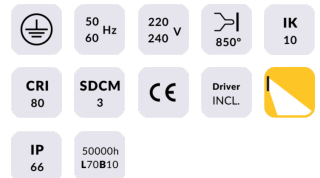

EYE

Lavov Recessed wall fixture from the family EYE with a power of 5W and an asymmetric beam angle. With a real lumen output of 230lm and a luminous efficacy of 46lm/W. Made in Die cast aluminium body, ABS housing, and finished in grey colour.ON-OFF driver.

Item code	86.ORW3.2351.03
Product type	Outdoor
Category	Recessed Wall & Ceiling
Family	EYE

Pictograms

Scheme

Product	
Real power (W)	5W
Real luminous flux (Lm)	230lm
Luminous efficiency (Lm/W)	46
Beam angle (°)	Asymmetric
Life time (h)	50000h L70B10
IP	IP65
Electrical class insulation	Class I
Colour	grey
Control gear included	Yes
Control gear	ON-OFF
Power Factor	>0,10
Flicker Free	Yes
Light source	LED
Type of LED	SMD
Colour temperature (K)	3000K
Colour consistency (SDCM)	SDCM<5
CRI	>80
IK	IK10