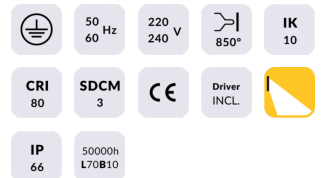

EYE

Lavov Recessed wall fixture from the family EYE with a power of 5W and an asymmetric beam angle. With a real lumen output of 230lm and a luminous efficacy of 46lm/W. Made in Die cast aluminium body, ABS housing, and finished in grey colour.ON-OFF driver.

Item code	86.ORW3.2351.03
Product type	Outdoor
Category	Recessed Wall & Ceiling
Family	EYE

Pictograms

Scheme

Product	
Real power (W)	5W
Real luminous flux (Lm)	230lm
Luminous efficiency (Lm/W)	46
Beam angle (°)	Asymmetric
Life time (h)	50000h L70B10
IP	IP65
Electrical class insulation	Class I
Colour	grey
Control gear included	Yes
Control gear	ON-OFF
Power Factor	>0,10
Flicker Free	Yes
Light source	LED
Type of LED	SMD
Colour temperature (K)	3000K
Colour consistency (SDCM)	SDCM<5
CRI	>80
IK	IK10