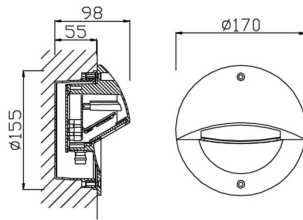

EYE

Lavov Recessed wall fixture from the family EYE with a power of 5W and an asymmetric beam angle. With a real lumen output of 230lm and a luminous efficacy of 46lm/W. Made in Die cast aluminium body. ABS housing. and finished in grey colour.ON-OFF driver.

Item code	86.ORW3.2351.03
Product type	Outdoor
Category	Recessed Wall & Ceiling
Family	EYE

Pictograms

	50 60 Hz	220 240 V	 850°	IK 10
CRI 80	SDCM 3	CE	Driver INCL.	
IP 66	50000h L70B10			

Scheme

Product	
Real power (W)	5W
Real luminous flux (Lm)	230lm
Luminous efficiency (Lm/W)	46
Beam angle (°)	Asymmetric
Life time (h)	50000h L70B10
IP	IP65
Electrical class insulation	Class I
Colour	grey
Control gear included	Yes
Control gear	ON-OFF
Power Factor	>0,10
Flicker Free	Yes
Light source	LED
Type of LED	SMD
Colour temperature (K)	3000K
Colour consistency (SDCM)	SDCM<5
CRI	>80
IK	IK10