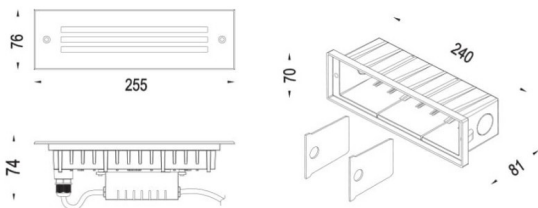

WALLR

Lavov recessed fixture from the family WALLR with a power of 6.5W and a 120 beam angle. Finished in natural stainless Steel colour. Dimensions .. With a total lumen output of 130lm and a luminous efficiency of 20lm/W. CCT 3000K. Driver ON-OFF. Made in Die Cast Aluminium Body, Front Ring Stainless Steel, Tempered Glass Cover. .IP65. IK10

Scheme

Photometry

Item code	86.ORW9.1301.07
Product type	Outdoor
Category	Recessed Wall & Ceiling
Family	WALLR
Pictograms	
Product	
Real power (W)	6.5
Real luminous flux (Lm)	130
Luminous efficiency (Lm/W)	20
Beam angle (&ordm;)	120
Life time (h)	50000h L70B10
IP	IP65
Electrical class insulation	Class I
Colour	natural stainless Steel
Control gear included	Yes
Control gear	ON-OFF
Flicker Free	Yes
Light source	LED
Type of LED	SMD
Colour temperature (K)	3000
Colour consistency (SDCM)	SDCM<3
CRI	80
IK	IK10