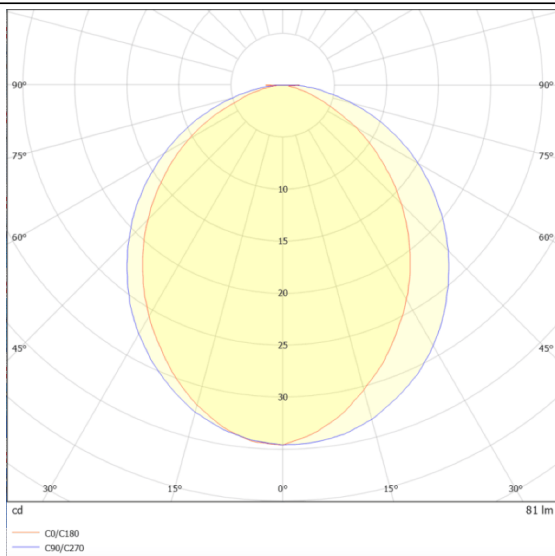

WALLR

Lavov recessed fixture from the family WALLR with a power of 6.5W and a 120 beam angle. Finished in natural stainless Steel colour. Dimensions .. With a total lumen output of 130lm and a luminous efficiency of 20lm/W. CCT 3000K. Driver ON-OFF. Made in Die Cast Aluminium Body, Front Ring Stainless Steel, Tempered Glass Cover. .IP65. IK10

Scheme

Photometry

Item code	86.ORW9.1301.07
Product type	Outdoor
Category	Recessed Wall & Ceiling
Family	WALLR
Pictograms	
Product	
Real power (W)	6.5
Real luminous flux (Lm)	130
Luminous efficiency (Lm/W)	20
Beam angle (&ordm;)	120
Life time (h)	50000h L70B10
IP	IP65
Electrical class insulation	Class I
Colour	natural stainless Steel
Control gear included	Yes
Control gear	ON-OFF
Flicker Free	Yes
Light source	LED
Type of LED	SMD
Colour temperature (K)	3000
Colour consistency (SDCM)	SDCM<3
CRI	80
IK	IK10