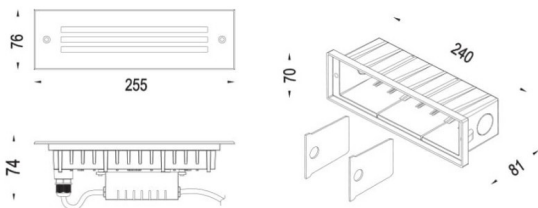

**WALLR**

Lavov recessed fixture from the family WALLR with a power of 6.5W and a 120 beam angle. Finished in natural stainless Steel colour. Dimensions .. With a total lumen output of 130lm and a luminous efficiency of 20lm/W. CCT 3000K. Driver ON-OFF. Made in Die Cast Aluminium Body, Front Ring Stainless Steel, Tempered Glass Cover. .IP65. IK10

**Scheme**

**Photometry**

<b>Item code</b>	<b>86.ORW9.1301.07</b>
<b>Product type</b>	<b>Outdoor</b>
<b>Category</b>	<b>Recessed Wall &amp; Ceiling</b>
<b>Family</b>	<b>WALLR</b>
<b>Pictograms</b>	
<b>Product</b>	
<b>Real power (W)</b>	<b>6.5</b>
<b>Real luminous flux (Lm)</b>	<b>130</b>
<b>Luminous efficiency (Lm/W)</b>	<b>20</b>
<b>Beam angle (°)</b>	<b>120</b>
<b>Life time (h)</b>	<b>50000h L70B10</b>
<b>IP</b>	<b>IP65</b>
<b>Electrical class insulation</b>	<b>Class I</b>
<b>Colour</b>	<b>natural stainless Steel</b>
<b>Control gear included</b>	<b>Yes</b>
<b>Control gear</b>	<b>ON-OFF</b>
<b>Flicker Free</b>	<b>Yes</b>
<b>Light source</b>	<b>LED</b>
<b>Type of LED</b>	<b>SMD</b>
<b>Colour temperature (K)</b>	<b>3000</b>
<b>Colour consistency (SDCM)</b>	<b>SDCM3</b>
<b>CRI</b>	<b>80</b>
<b>IK</b>	<b>IK10</b>