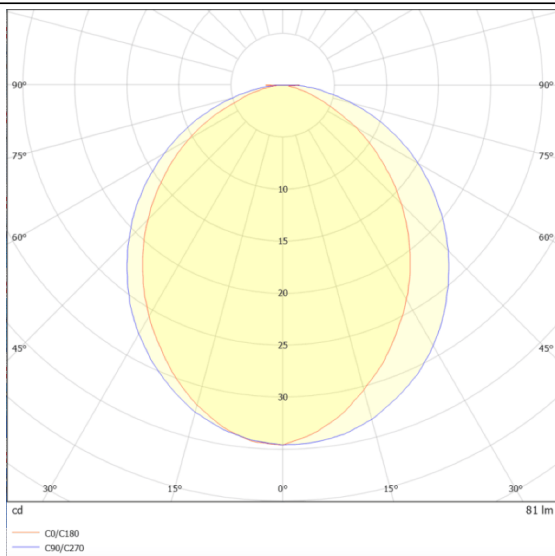

**WALLR**

Lavov recessed fixture from the family WALLR with a power of 6.5W and a 120 beam angle. Finished in natural stainless Steel colour. Dimensions .. With a total lumen output of 130lm and a luminous efficiency of 20lm/W. CCT 3000K. Driver ON-OFF. Made in Die Cast Aluminium Body, Front Ring Stainless Steel, Tempered Glass Cover. .IP65. IK10

**Scheme**

**Photometry**

<b>Item code</b>	<b>86.ORW9.1301.07</b>
<b>Product type</b>	<b>Outdoor</b>
<b>Category</b>	<b>Recessed Wall &amp; Ceiling</b>
<b>Family</b>	<b>WALLR</b>
<b>Pictograms</b>	
<b>Product</b>	
<b>Real power (W)</b>	<b>6.5</b>
<b>Real luminous flux (Lm)</b>	<b>130</b>
<b>Luminous efficiency (Lm/W)</b>	<b>20</b>
<b>Beam angle (°)</b>	<b>120</b>
<b>Life time (h)</b>	<b>50000h L70B10</b>
<b>IP</b>	<b>IP65</b>
<b>Electrical class insulation</b>	<b>Class I</b>
<b>Colour</b>	<b>natural stainless Steel</b>
<b>Control gear included</b>	<b>Yes</b>
<b>Control gear</b>	<b>ON-OFF</b>
<b>Flicker Free</b>	<b>Yes</b>
<b>Light source</b>	<b>LED</b>
<b>Type of LED</b>	<b>SMD</b>
<b>Colour temperature (K)</b>	<b>3000</b>
<b>Colour consistency (SDCM)</b>	<b>SDCM3</b>
<b>CRI</b>	<b>80</b>
<b>IK</b>	<b>IK10</b>