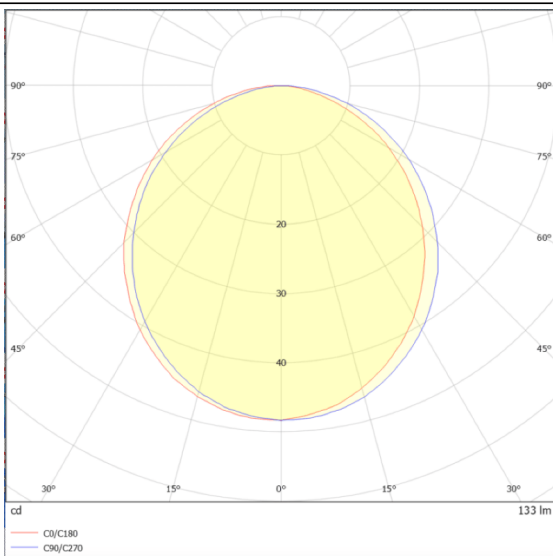

WALLR

Lavov recessed fixture from the family WALLR with a power of 6.5W and a 120 beam angle. Finished in natural stainless Steel colour. Dimensions .. With a total lumen output of 200lm and a luminous efficiency of 30.77lm/W. CCT 3000K. Driver ON-OFF. Made in Die Cast Aluminium Body, Front Ring Stainless Steel, Tempered Glass Cover. .IP65. IK09

Scheme

Photometry

Item code	86.ORW9.2301.07
Product type	Outdoor
Category	Recessed Wall & Ceiling
Family	WALLR

Pictograms

Product	
Real power (W)	6.5
Real luminous flux (Lm)	200
Luminous efficiency (Lm/W)	30.77
Beam angle (°)	120
Life time (h)	50000h L70B10
IP	IP65
Electrical class insulation	Class I
Colour	natural stainless Steel
Control gear included	Yes
Control gear	ON-OFF
Flicker Free	Yes
Light source	LED
Type of LED	SMD
Colour temperature (K)	3000
Colour consistency (SDCM)	SDCM3
CRI	80
IK	IK09