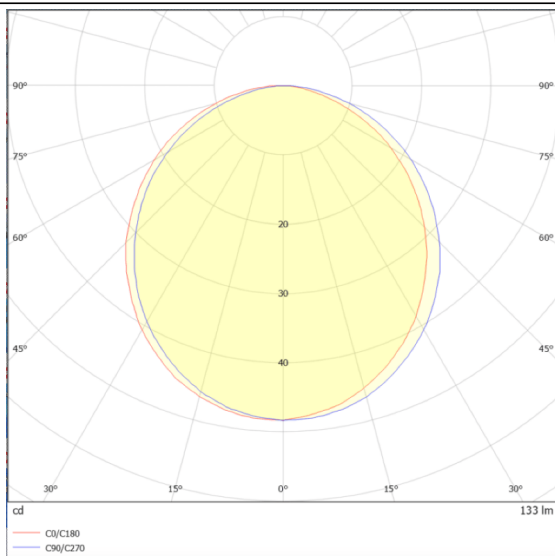

**WALLR**

Lavov recessed fixture from the family WALLR with a power of 6.5W and a 120 beam angle. Finished in natural stainless Steel colour. Dimensions .. With a total lumen output of 200lm and a luminous efficiency of 30.77lm/W. CCT 3000K. Driver ON-OFF. Made in Die Cast Aluminium Body, Front Ring Stainless Steel, Tempered Glass Cover. .IP65. IK09

**Scheme**

**Photometry**

<b>Item code</b>	<b>86.ORW9.2301.07</b>
<b>Product type</b>	<b>Outdoor</b>
<b>Category</b>	<b>Recessed Wall &amp; Ceiling</b>
<b>Family</b>	<b>WALLR</b>

**Pictograms**

<b>Product</b>	
<b>Real power (W)</b>	<b>6.5</b>
<b>Real luminous flux (Lm)</b>	<b>200</b>
<b>Luminous efficiency (Lm/W)</b>	<b>30.77</b>
<b>Beam angle (&amp;ordm;)</b>	<b>120</b>
<b>Life time (h)</b>	<b>50000h L70B10</b>
<b>IP</b>	<b>IP65</b>
<b>Electrical class insulation</b>	<b>Class I</b>
<b>Colour</b>	<b>natural stainless Steel</b>
<b>Control gear included</b>	<b>Yes</b>
<b>Control gear</b>	<b>ON-OFF</b>
<b>Flicker Free</b>	<b>Yes</b>
<b>Light source</b>	<b>LED</b>
<b>Type of LED</b>	<b>SMD</b>
<b>Colour temperature (K)</b>	<b>3000</b>
<b>Colour consistency (SDCM)</b>	<b>SDCM&lt;3</b>
<b>CRI</b>	<b>80</b>
<b>IK</b>	<b>IK09</b>