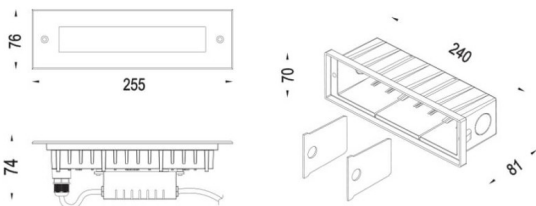

WALLR

Lavov recessed fixture from the family WALLR with a power of 6.5W and a 120 beam angle. Finished in natural stainless Steel colour. Dimensions .. With a total lumen output of 200lm and a luminous efficiency of 30.77lm/W. CCT 3000K. Driver ON-OFF. Made in Die Cast Aluminium Body, Front Ring Stainless Steel, Tempered Glass Cover. .IP65. IK09

Scheme

Photometry

Item code	86.ORW9.2301.07
Product type	Outdoor
Category	Recessed Wall & Ceiling
Family	WALLR

Pictograms

Product	
Real power (W)	6.5
Real luminous flux (Lm)	200
Luminous efficiency (Lm/W)	30.77
Beam angle (°)	120
Life time (h)	50000h L70B10
IP	IP65
Electrical class insulation	Class I
Colour	natural stainless Steel
Control gear included	Yes
Control gear	ON-OFF
Flicker Free	Yes
Light source	LED
Type of LED	SMD
Colour temperature (K)	3000
Colour consistency (SDCM)	SDCM3
CRI	80
IK	IK09