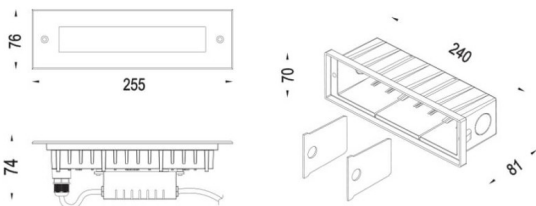

**WALLR**

Lavov recessed fixture from the family WALLR with a power of 6.5W and a 120 beam angle. Finished in natural stainless Steel colour. Dimensions .. With a total lumen output of 200lm and a luminous efficiency of 30.77lm/W. CCT 3000K. Driver ON-OFF. Made in Die Cast Aluminium Body, Front Ring Stainless Steel, Tempered Glass Cover. .IP65. IK09

**Scheme**

**Photometry**

<b>Item code</b>	<b>86.ORW9.2301.07</b>
<b>Product type</b>	<b>Outdoor</b>
<b>Category</b>	<b>Recessed Wall &amp; Ceiling</b>
<b>Family</b>	<b>WALLR</b>

**Pictograms**

<b>Product</b>	
<b>Real power (W)</b>	<b>6.5</b>
<b>Real luminous flux (Lm)</b>	<b>200</b>
<b>Luminous efficiency (Lm/W)</b>	<b>30.77</b>
<b>Beam angle (&amp;ordm;)</b>	<b>120</b>
<b>Life time (h)</b>	<b>50000h L70B10</b>
<b>IP</b>	<b>IP65</b>
<b>Electrical class insulation</b>	<b>Class I</b>
<b>Colour</b>	<b>natural stainless Steel</b>
<b>Control gear included</b>	<b>Yes</b>
<b>Control gear</b>	<b>ON-OFF</b>
<b>Flicker Free</b>	<b>Yes</b>
<b>Light source</b>	<b>LED</b>
<b>Type of LED</b>	<b>SMD</b>
<b>Colour temperature (K)</b>	<b>3000</b>
<b>Colour consistency (SDCM)</b>	<b>SDCM&lt;3</b>
<b>CRI</b>	<b>80</b>
<b>IK</b>	<b>IK09</b>