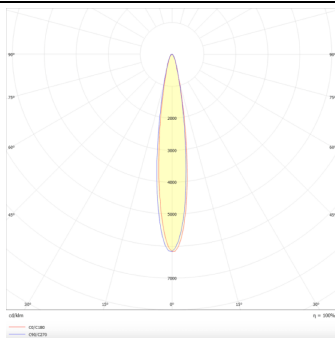

BEAM MODULES

Lavov Spike spot light from the family BEAM with a power of 18 W and a beam angle of 15 degrees with a total lumen output of 1080 lumen and an efficiency of 60lm/W. with a CCT of 3000K. Made in die cast aluminum with a front tempered glass, finished in Black color. On-Off driver.

Item code	86.OS01.2321.02
Product type	Outdoor
Category	Spike Spot Light
Family	BEAM
Subfamily	BEAM MODULES

Pictograms

Dimensions

Product dimensions (mm) 130(Dia)X78(H) mm

Scheme

Photometry

Product

Real power (W)	18
Real luminous flux (Lm)	1080
Luminous efficiency (Lm/W)	60
Beam angle (°)	15
Life time (h)	50000h L70B10
IP	66
Electrical class insulation	Class I
Colour	Black
Chip Brand	Osram
Control gear included	Yes
Control gear	ON-OFF
Light source	LED
Type of LED	6x3W Osram
Average life time (h)	50000h L70B10
Colour temperature (K)	3000
Colour consistency (SDCM)	SDCM<3
CRI	80
IK	IK08