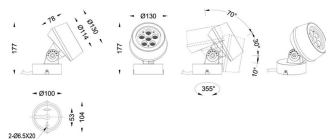

BEAM MODULES

Lavov Spike spot light from the family BEAM with a power of 18 W and a beam angle of 15 degrees with a total lumen output of 1080 lumen and an efficiency of 60lm/W. with a CCT of 3000K. Made in die cast aluminum with a front tempered glass, finished in Black color. On-Off driver.

Item code	86.OS01.2321.02
Product type	Outdoor
Category	Spike Spot Light
Family	BEAM
Subfamily	BEAM MODULES

Pictograms

Dimensions

Product dimensions (mm) 130(Dia)X78(H) mm

Scheme

Photometry

Product

Real power (W)	18
Real luminous flux (Lm)	1080
Luminous efficiency (Lm/W)	60
Beam angle (°)	15
Life time (h)	50000h L70B10
IP	66
Electrical class insulation	Class I
Colour	Black
Chip Brand	Osram
Control gear included	Yes
Control gear	ON-OFF
Light source	LED
Type of LED	6x3W Osram
Average life time (h)	50000h L70B10
Colour temperature (K)	3000
Colour consistency (SDCM)	SDCM<3
CRI	80
IK	IK08