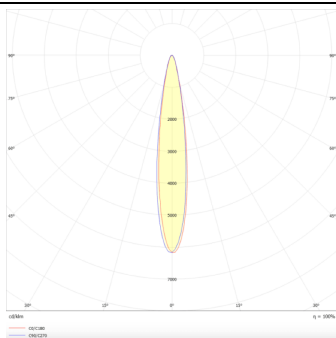

BEAM MODULES

Lavov Spike spot light from the family BEAM with a power of 18 W and a beam angle of 15 degrees with a total lumen output of 1080 lumen and an efficiency of 60lm/W. with a CCT of 3000K. Made in die cast aluminum with a front tempered glass, finished in Black color. On-Off driver.

Item code	86.OS01.2321.02
Product type	Outdoor
Category	Spike Spot Light
Family	BEAM
Subfamily	BEAM MODULES

Pictograms

Dimensions

Product dimensions (mm) 130(Dia)X78(H) mm

Scheme

Photometry

Product

Real power (W)	18
Real luminous flux (Lm)	1080
Luminous efficiency (Lm/W)	60
Beam angle (°)	15
Life time (h)	50000h L70B10
IP	66
Electrical class insulation	Class I
Colour	Black
Chip Brand	Osram
Control gear included	Yes
Control gear	ON-OFF
Light source	LED
Type of LED	6x3W Osram
Average life time (h)	50000h L70B10
Colour temperature (K)	3000
Colour consistency (SDCM)	SDCM<3
CRI	80
IK	IK08