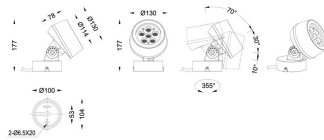

BEAM MODULES

Lavov Spike spot light from the family BEAM with a power of 18 W and a beam angle of 15 degrees with a total lumen output of 1080 lumen and an efficiency of 60lm/W. with a CCT of 3000K. Made in die cast aluminum with a front tempered glass, finished in Black color. On-Off driver.

Item code	86.OS01.2321.02
Product type	Outdoor
Category	Spike Spot Light
Family	BEAM
Subfamily	BEAM MODULES

Pictograms

Dimensions

Product dimensions (mm) 130(Dia)X78(H) mm

Scheme

Photometry

Product

Real power (W)	18
Real luminous flux (Lm)	1080
Luminous efficiency (Lm/W)	60
Beam angle (°)	15
Life time (h)	50000h L70B10
IP	66
Electrical class insulation	Class I
Colour	Black
Chip Brand	Osram
Control gear included	Yes
Control gear	ON-OFF
Light source	LED
Type of LED	6x3W Osram
Average life time (h)	50000h L70B10
Colour temperature (K)	3000
Colour consistency (SDCM)	SDCM<3
CRI	80
IK	IK08