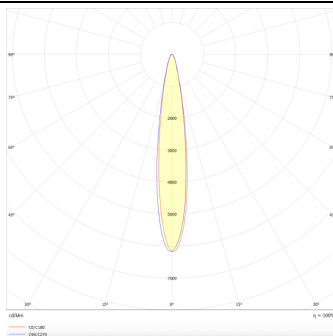

Photometry

Product

Real power (W)	18

Real luminous flux (Lm)	1080

Luminous efficiency (Lm/W)	60

Beam angle (°)	15

Life time (h)	50000h L70B10

IP	66

Electrical class insulation	Class I

Colour	Grey

Chip Brand	Osram

Control gear included	Yes

Control gear	ON-OFF

Light source	LED

Type of LED	6x3W Osram

Average life time (h)	50000h L70B10

Colour temperature (K)	3000

Colour consistency (SDCM)	SDCM<3

CRI	80

IK	IK08