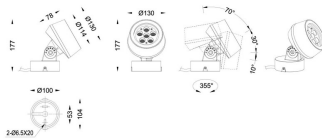

BEAM MODULES

Lavov Spike spot light from the family BEAM with a power of 18 W and a beam angle of 15 degrees with a total lumen output of 1080 lumen and an efficiency of 60lm/W. with a CCT of 3000K. Made in die cast aluminum with a front tempered glass, finished in Grey color. On-Off driver.

Item code	86.OS01.2321.03

Product type	Outdoor

Category	Spike Spot Light

Family	BEAM

Subfamily	BEAM MODULES

Pictograms	

Dimensions

Product dimensions (mm)	130(Dia)X78(H) mm

Scheme

Photometry

Product

Real power (W)	18

Real luminous flux (Lm)	1080

Luminous efficiency (Lm/W)	60

Beam angle (°)	15

Life time (h)	50000h L70B10

IP	66

Electrical class insulation	Class I

Colour	Grey

Chip Brand	Osram

Control gear included	Yes

Control gear	ON-OFF

Light source	LED

Type of LED	6x3W Osram

Average life time (h)	50000h L70B10

Colour temperature (K)	3000

Colour consistency (SDCM)	SDCM<3

CRI	80

IK	IK08