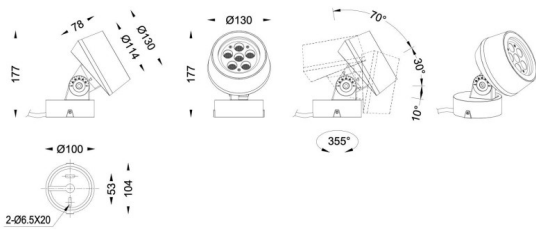

BEAM MODULES

Lavov Spike spot light from the family BEAM with a power of 18 W and a beam angle of 15 degrees with a total lumen output of 1080 lumen and an efficiency of 60lm/W. with a CCT of 3000K. Made in die cast aluminum with a front tempered glass, finished in Grey color. On-Off driver.

Item code	86.OS01.2321.03
Product type	Outdoor
Category	Spike Spot Light
Family	BEAM
Subfamily	BEAM MODULES
Pictograms	

Product	
Real power (W)	18
Real luminous flux (Lm)	1080
Luminous efficiency (Lm/W)	60
Beam angle (°)	15
Life time (h)	50000h L70B10
IP	66
Electrical class insulation	Class I
Colour	Grey
Chip Brand	Osram
Control gear included	Yes
Control gear	ON-OFF
Light source	LED
Type of LED	6x3W Osram
Average life time (h)	50000h L70B10
Colour temperature (K)	3000
Colour consistency (SDCM)	SDCM3
CRI	80
IK	IK05

Dimensions

Product dimensions (mm) **130(Dia)X78(H) mm**

Scheme

Photometry