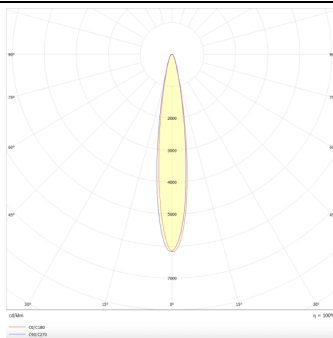

Photometry

Product

Real power (W)	18

Real luminous flux (Lm)	1080

Luminous efficiency (Lm/W)	60

Beam angle (°)	15

Life time (h)	50000h L70B10

IP	66

Electrical class insulation	Class I

Colour	Grey

Chip Brand	Osram

Control gear included	Yes

Control gear	ON-OFF

Light source	LED

Type of LED	6x3W Osram

Average life time (h)	50000h L70B10

Colour temperature (K)	3000

Colour consistency (SDCM)	SDCM<3

CRI	80

IK	IK08