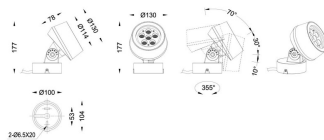

BEAM MODULES

Lavov Spike spot light from the family BEAM with a power of 18 W and a beam angle of 15 degrees with a total lumen output of 1080 lumen and an efficiency of 60lm/W. with a CCT of 3000K. Made in die cast aluminum with a front tempered glass, finished in Grey color. On-Off driver.

Item code	86.OS01.2321.03

Product type	Outdoor

Category	Spike Spot Light

Family	BEAM

Subfamily	BEAM MODULES

Pictograms	

Dimensions

Product dimensions (mm)	130(Dia)X78(H) mm

Scheme

Photometry

Product

Real power (W)	18

Real luminous flux (Lm)	1080

Luminous efficiency (Lm/W)	60

Beam angle (°)	15

Life time (h)	50000h L70B10

IP	66

Electrical class insulation	Class I

Colour	Grey

Chip Brand	Osram

Control gear included	Yes

Control gear	ON-OFF

Light source	LED

Type of LED	6x3W Osram

Average life time (h)	50000h L70B10

Colour temperature (K)	3000

Colour consistency (SDCM)	SDCM<3

CRI	80

IK	IK08