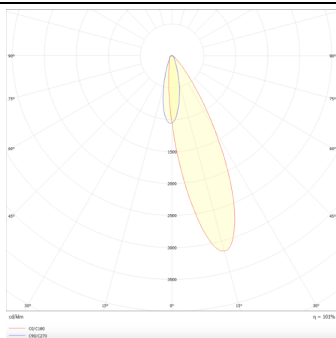

BEAM MODULES

Lavov Spike spot light from the family BEAM with a power of 18 W and a beam angle of 25 degrees with a total lumen output of 1080 lumen and an efficiency of 60lm/W. with a CCT of 3000K. Made in die cast aluminum with a front tempered glass, finished in Grey color. On-Off driver.

Item code	86.OS01.2331.03
Product type	Outdoor
Category	Spike Spot Light
Family	BEAM
Subfamily	BEAM MODULES

Pictograms

Dimensions

Product dimensions (mm) 130(Dia)X78(H) mm

Scheme

Photometry

Product

Real power (W)	18
Real luminous flux (Lm)	1080
Luminous efficiency (Lm/W)	60
Beam angle (°)	25
Life time (h)	50000h L70B10
IP	66
Electrical class insulation	Class I
Colour	Grey
Chip Brand	Osram
Control gear included	Yes
Control gear	ON-OFF
Light source	LED
Type of LED	6x3W Osram
Average life time (h)	50000h L70B10
Colour temperature (K)	3000
Colour consistency (SDCM)	SDCM<3
CRI	80
IK	IK08