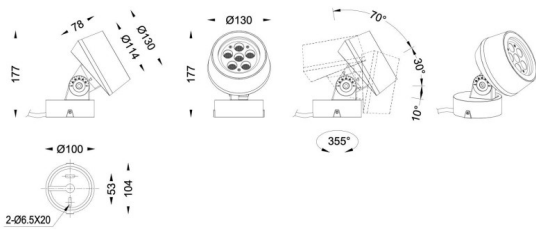

BEAM MODULES

Lavov Spike spot light from the family BEAM with a power of 18 W and a beam angle of 25 degrees with a total lumen output of 1080 lumen and an efficiency of 60lm/W. with a CCT of 3000K. Made in die cast aluminum with a front tempered glass, finished in Grey color. On-Off driver.

Item code	86.OS01.2331.03
Product type	Outdoor
Category	Spike Spot Light
Family	BEAM
Subfamily	BEAM MODULES
Pictograms	

Product	
Real power (W)	18
Real luminous flux (Lm)	1080
Luminous efficiency (Lm/W)	60
Beam angle (°)	25
Life time (h)	50000h L70B10
IP	66
Electrical class insulation	Class I
Colour	Grey
Chip Brand	Osram
Control gear included	Yes
Control gear	ON-OFF
Light source	LED
Type of LED	6x3W Osram
Average life time (h)	50000h L70B10
Colour temperature (K)	3000
Colour consistency (SDCM)	SDCM3
CRI	80
IK	IK05

Dimensions

Product dimensions (mm) **130(Dia)X78(H) mm**

Scheme

Photometry