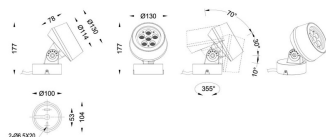

BEAM MODULES

Lavov Spike spot light from the family BEAM with a power of 18 W and a beam angle of 25 degrees with a total lumen output of 1080 lumen and an efficiency of 60lm/W. with a CCT of 3000K. Made in die cast aluminum with a front tempered glass, finished in Grey color. On-Off driver.

Item code	86.OS01.2331.03
Product type	Outdoor
Category	Spike Spot Light
Family	BEAM
Subfamily	BEAM MODULES

Pictograms

Dimensions

Product dimensions (mm) 130(Dia)X78(H) mm

Scheme

Photometry

Product

Real power (W)	18
Real luminous flux (Lm)	1080
Luminous efficiency (Lm/W)	60
Beam angle (°)	25
Life time (h)	50000h L70B10
IP	66
Electrical class insulation	Class I
Colour	Grey
Chip Brand	Osram
Control gear included	Yes
Control gear	ON-OFF
Light source	LED
Type of LED	6x3W Osram
Average life time (h)	50000h L70B10
Colour temperature (K)	3000
Colour consistency (SDCM)	SDCM<3
CRI	80
IK	IK08